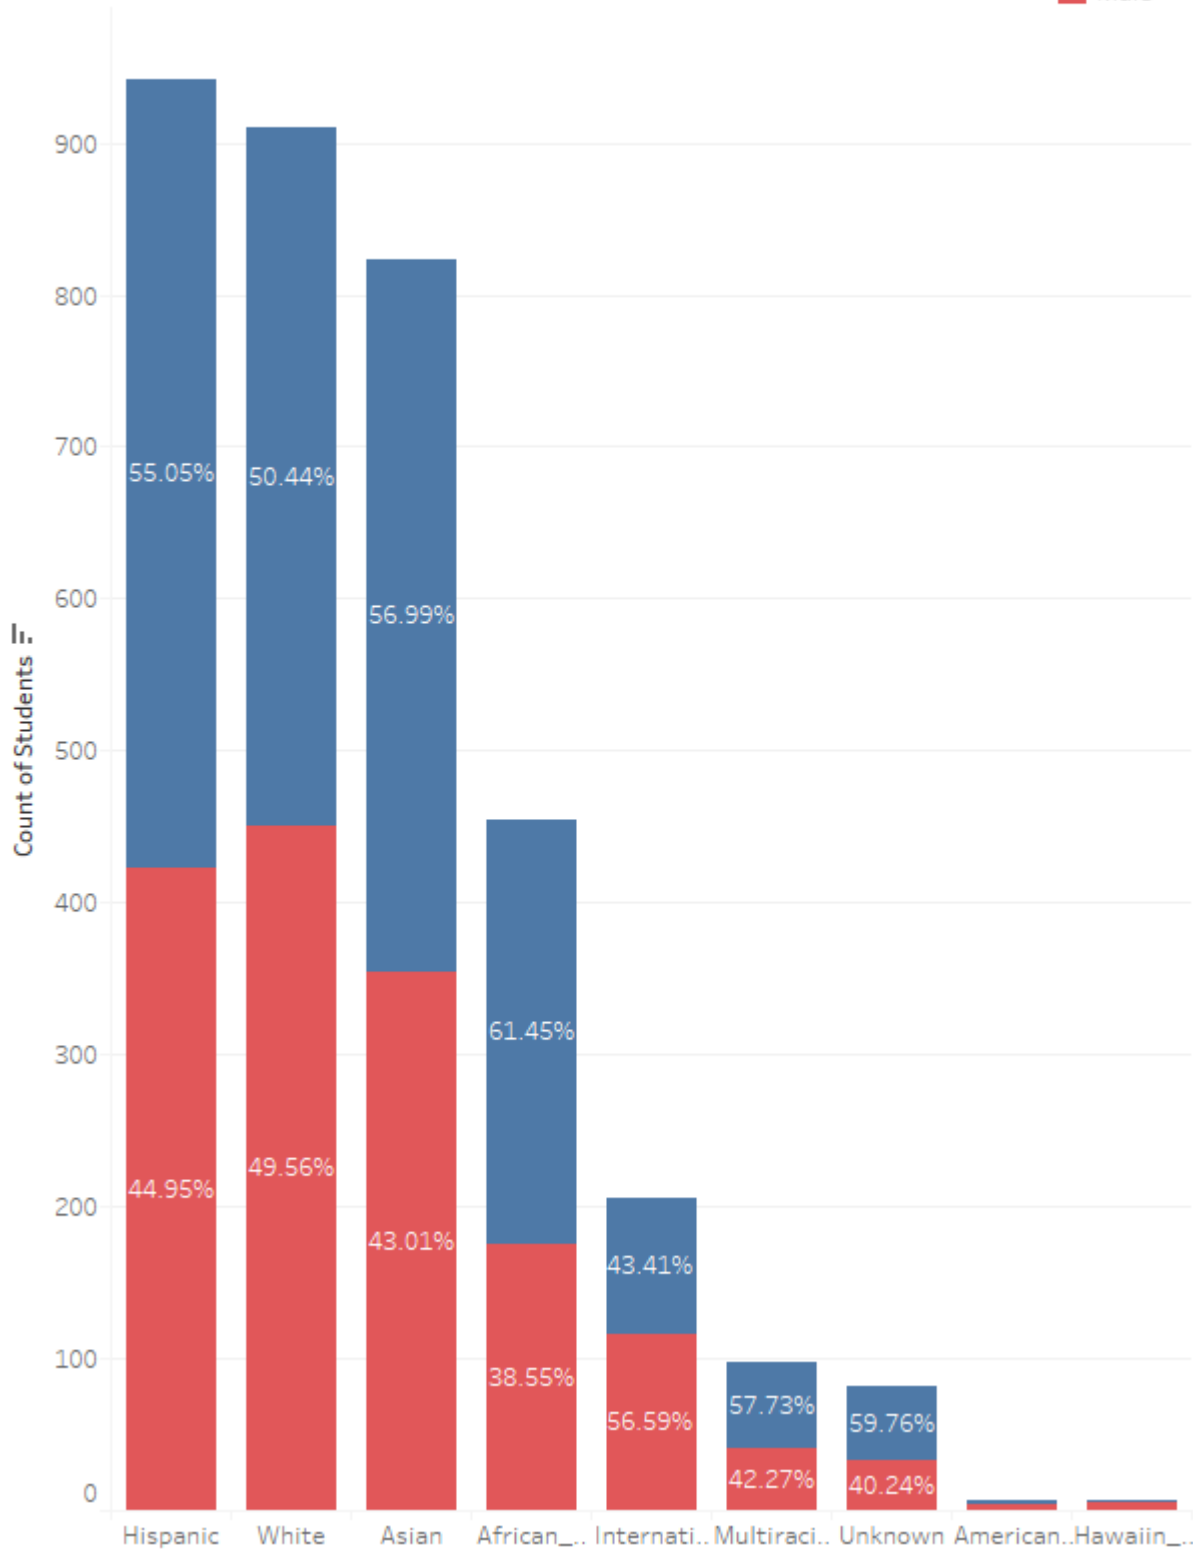

# SGA Spring 2017 Election Demographics

Classification

Doctoral 1.59%, n=75; Post-Bac, 0.91%, n=32; Law 0.31%, n=11

## Colleges numbers

	Grand Total	UGRD		GRAD	LAW	PHRM
			Honors			
Arch & Design, Hines College of	1.93% 68	2.19% 59	1.55% 9			
Arts, College of the	2.33% 82	2.71% 73	1.38% 8	0.76% 1		
Business, Bauer College of	17.36% 612	18.51% 498	18.65% 108	5.34% 7		
Education, College of	4.62% 163	5.46% 147	1.90% 11	3.82% 5		
Engineering, College of	10.24% 361	7.92% 213	16.41% 95	40.46% 53		
Exploratory Studies	3.37% 119	4.16% 112	1.21% 7			
Hotel & Restaurant Mgt, Col of	3.86% 136	4.68% 126	1.21% 7	2.29% 3		
Lib Arts & Soc Sci, Coll of	24.08% 849	26.62% 716	21.59% 125	6.87% 9		
Nat Sciences & Math, Col of	16.79% 592	14.35% 386	31.95% 185	16.79% 22		
Technology, College of	10.75% 379	13.12% 353	3.97% 23	2.29% 3		
Law, College of	0.31% 11				100.00% 11	
Pharmacy, College of	3.57% 126	0.26% 7	0.17% 1			100.00% 118
Social Work, College of	0.79% 28			21.37% 28		
<b>Grand Total</b>	<b>100.00% 3,526</b>	<b>100.00% 2,690</b>	<b>100.00% 579</b>	<b>100.00% 131</b>	<b>100.00% 11</b>	<b>100.00% 118</b>

# SGA Spring 2017 Election Demographics

Ethnicity

Female  
Male