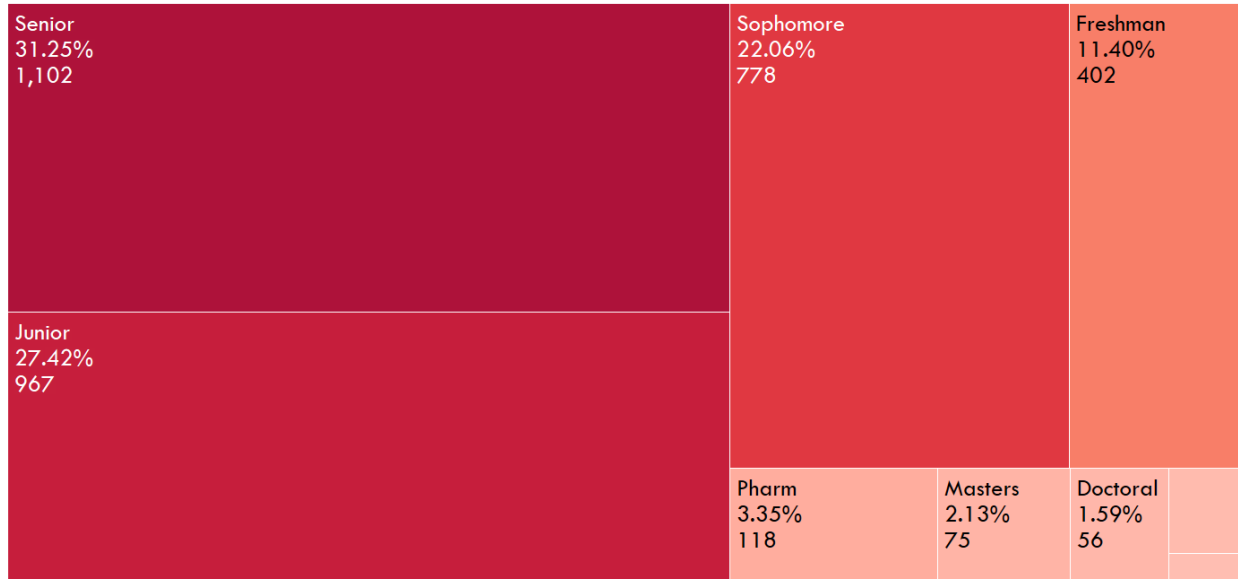

# SGA Spring 2017 Election Demographics

Classification

Doctoral 1.59%, n=75; Post-Bac, 0.91%, n=32; Law 0.31%, n=11

## Colleges numbers

	Grand Total	UGRD		GRAD	LAW	PHRM
			Honors			
Arch & Design, Hines College of	1.93% 68	2.19% 59	1.55% 9			
Arts, College of the	2.33% 82	2.71% 73	1.38% 8	0.76% 1		
Business, Bauer College of	17.36% 612	18.51% 498	18.65% 108	5.34% 7		
Education, College of	4.62% 163	5.46% 147	1.90% 11	3.82% 5		
Engineering, College of	10.24% 361	7.92% 213	16.41% 95	40.46% 53		
Exploratory Studies	3.37% 119	4.16% 112	1.21% 7			
Hotel & Restaurant Mgt, Col of	3.86% 136	4.68% 126	1.21% 7	2.29% 3		
Lib Arts & Soc Sci, Coll of	24.08% 849	26.62% 716	21.59% 125	6.87% 9		
Nat Sciences & Math, Col of	16.79% 592	14.35% 386	31.95% 185	16.79% 22		
Technology, College of	10.75% 379	13.12% 353	3.97% 23	2.29% 3		
Law, College of	0.31% 11				100.00% 11	
Pharmacy, College of	3.57% 126	0.26% 7	0.17% 1			100.00% 118
Social Work, College of	0.79% 28			21.37% 28		
<b>Grand Total</b>	<b>100.00% 3,526</b>	<b>100.00% 2,690</b>	<b>100.00% 579</b>	<b>100.00% 131</b>	<b>100.00% 11</b>	<b>100.00% 118</b>

# SGA Spring 2017 Election Demographics

Ethnicity

Female  
Male