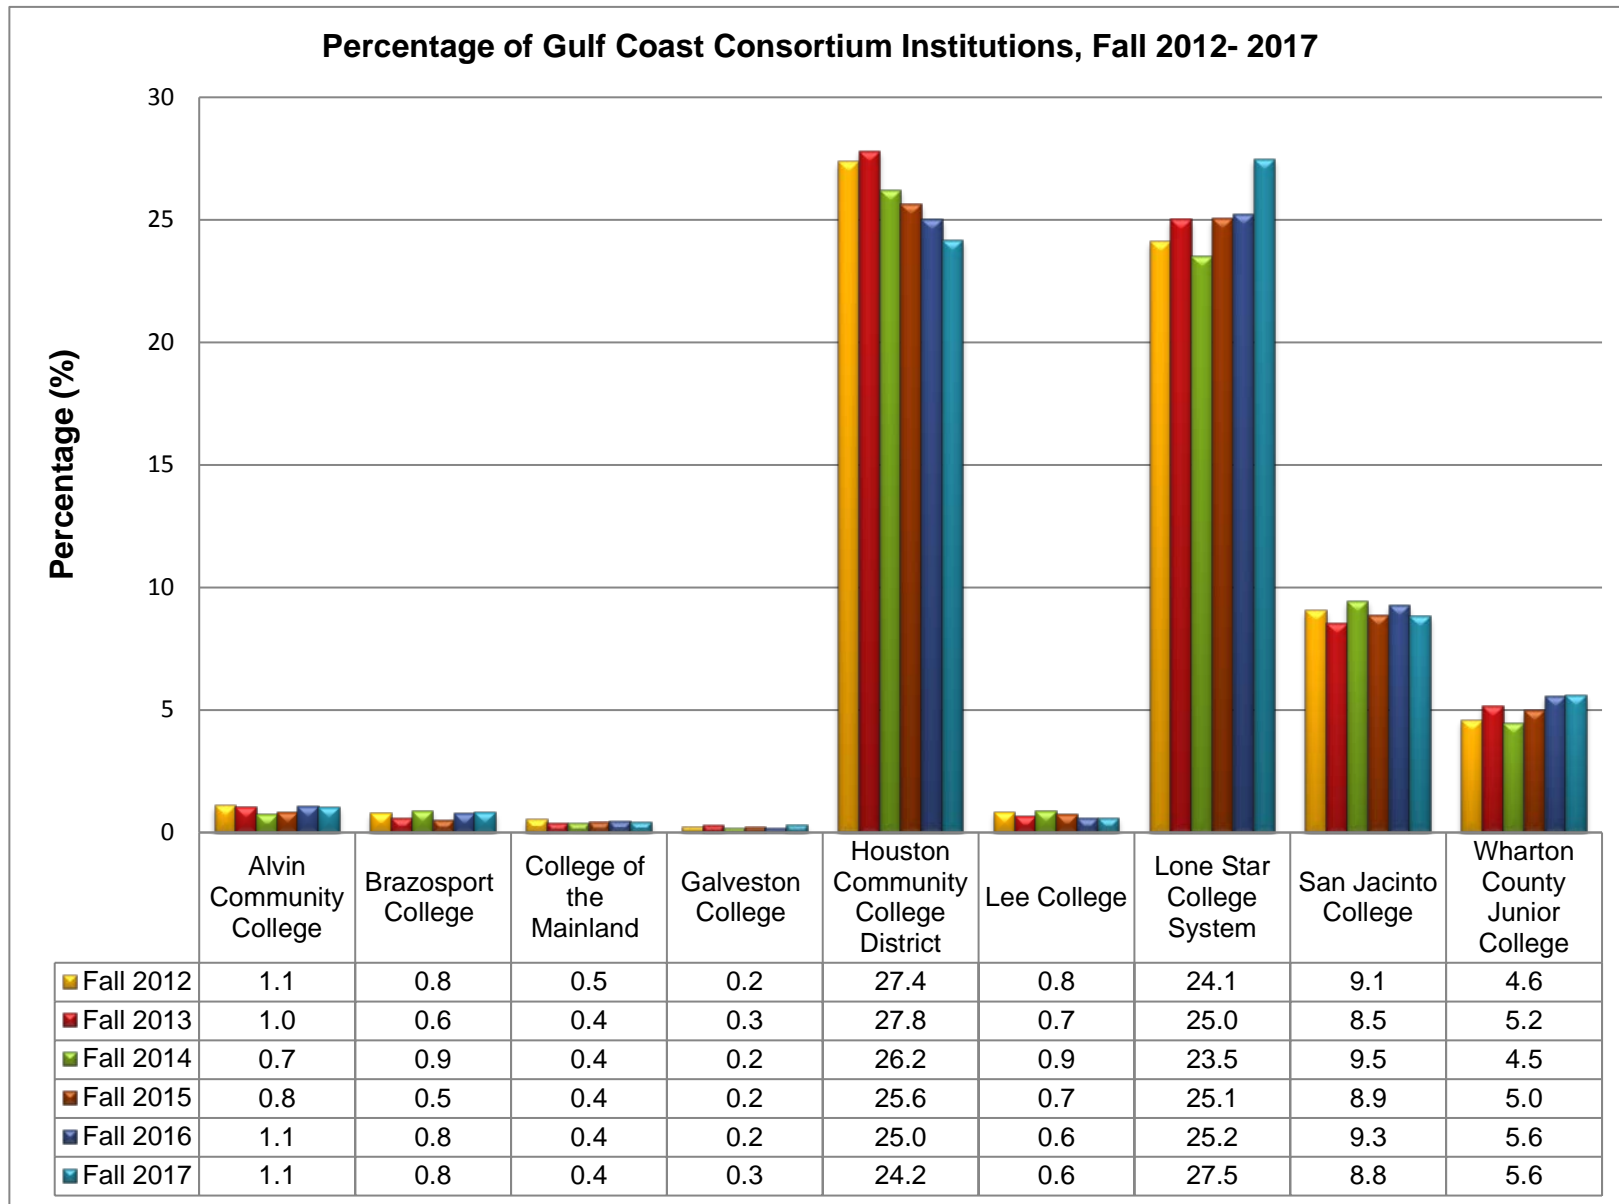

University of Houston
Gulf Coast Consortium Transfer Student Enrollment Report

First Time Transfers from Gulf Coast Consortium Institutions
Five Year Enrollment Trend, Fall 2012 - Fall 2017

Institution	FALL 2012		FALL 2013		FALL 2014		FALL 2015		FALL 2016		FALL 2017	
	N	%	N	%	N	%	N	%	N	%	N	%
Alvin Community College	47	1.1	35	1.0	34	0.7	40	0.8	53	1.1	52	1.1
Brazosport College	33	0.8	20	0.6	41	0.9	24	0.5	39	0.8	41	0.8
College of the Mainland	22	0.5	13	0.4	17	0.4	20	0.4	22	0.4	21	0.4
Galveston College	8	0.2	10	0.3	8	0.2	9	0.2	9	0.2	15	0.3
Houston Community College District	1,168	27.4	944	27.8	1,225	26.2	1,237	25.6	1,252	25.0	1,195	24.2
Lee College	36	0.8	23	0.7	41	0.9	35	0.7	29	0.6	29	0.6
Lone Star College System	1,029	24.1	849	25.0	1,099	23.5	1,209	25.1	1,262	25.2	1,358	27.5
San Jacinto College	386	9.1	290	8.5	442	9.5	427	8.9	463	9.3	435	8.8
Wharton County Junior College	196	4.6	175	5.2	209	4.5	240	5.0	278	5.6	277	5.6
Total GCC Institutions	2,925		2,359		3,116		3,241		3,407		3,423	
Total Other Transfer Institutions	1,339		1,035		1,556		1,586		1,594		1,517	
Total New Transfer Students	4,264		3,394		4,672		4,827		5,001		4,940	
Percent of First New Transfer Students from a GCC Institution	68.6		69.5		66.7		67.1		68.1		69.3	

**University of Houston
Gulf Coast Consortium Transfer Student Enrollment Report**