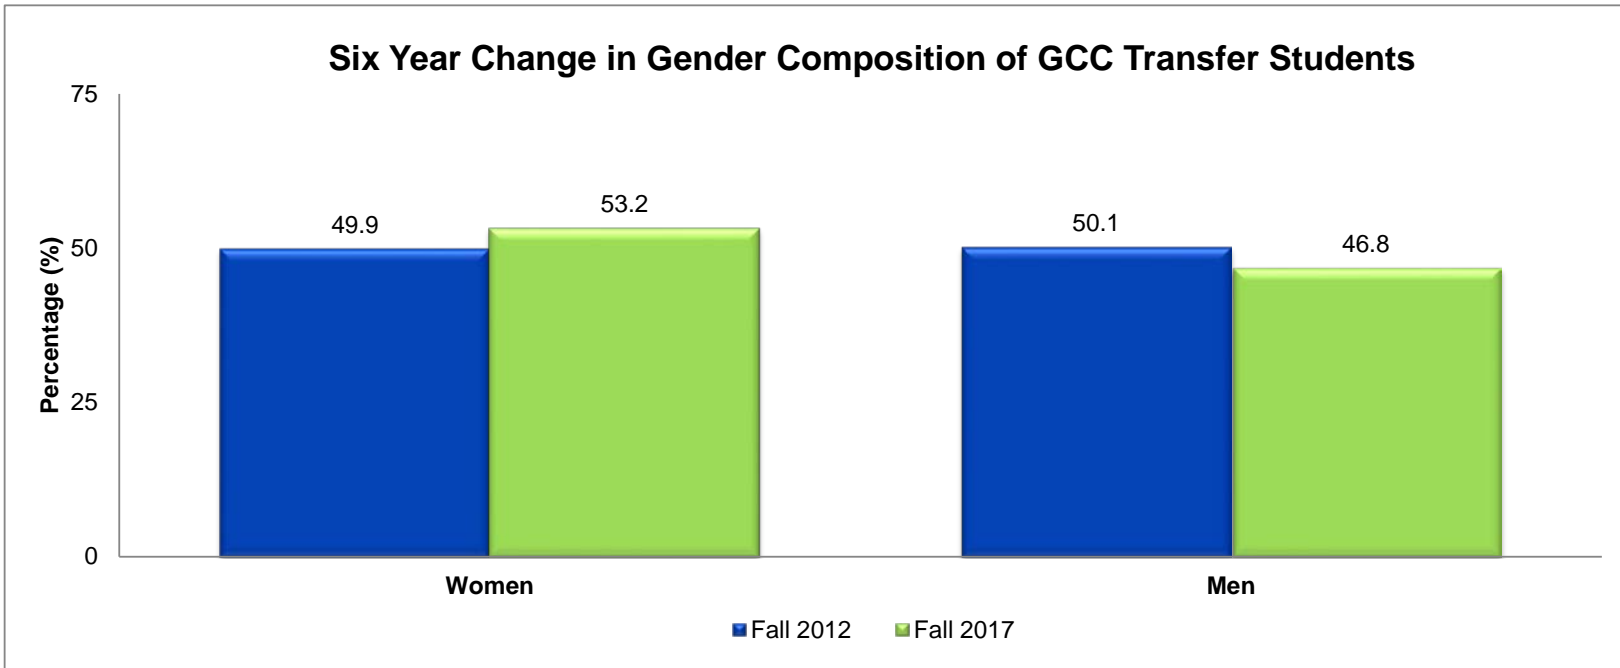

University of Houston
Gulf Coast Consortium Transfer Student Enrollment Report

First Time Transfers from Gulf Coast Consortium
Gender Composition, Fall 2012 - Fall 2017

Gender	Fall 2012		Fall 2013		Fall 2014		Fall 2015		Fall 2016		Fall 2017	
	N	%	N	%	N	%	N	%	N	%	N	%
Women	1,459	49.9	1,252	53.1	1,613	51.8	1,673	51.6	1,763	51.8	1,822	53.2
Men	1,466	50.1	1,107	46.9	1,503	48.2	1,568	48.4	1,644	48.3	1,601	46.8
Total	2,925		2,359		3,116		3,241		3,407		3,423