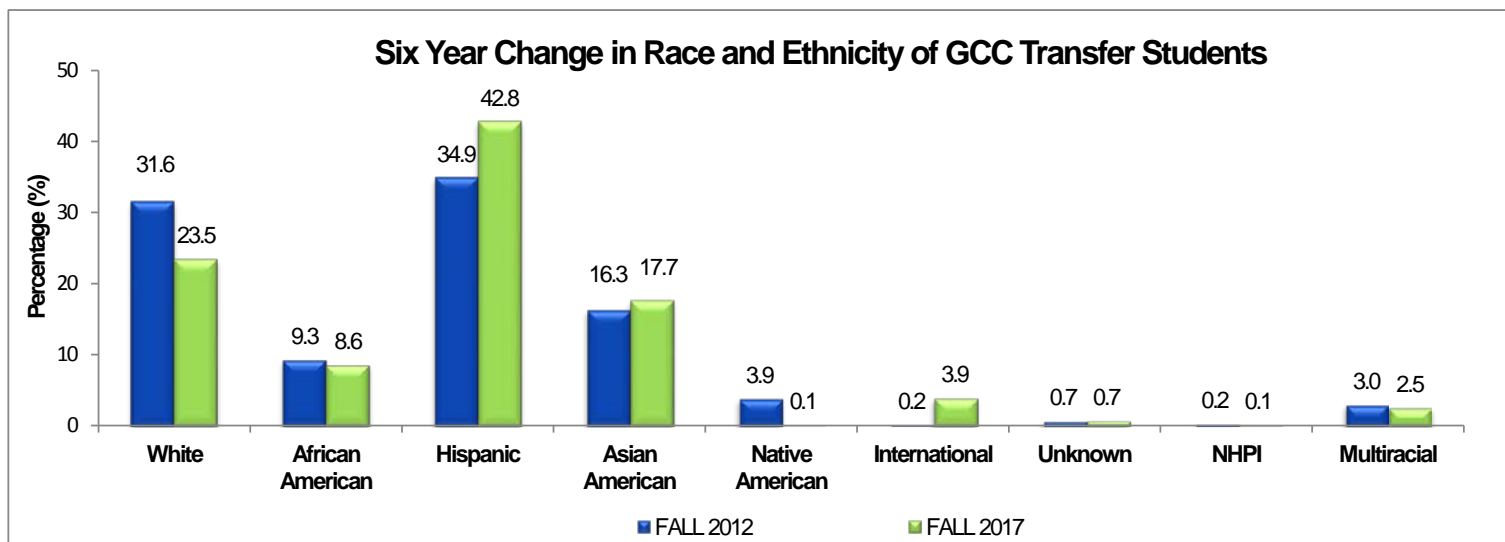

University of Houston
Gulf Coast Consortium Transfer Student Enrollment Report

First Time Transfers from Gulf Coast Consortium
Racial/Ethnic Composition, Fall 2012 - Fall 2017

Race/Ethnicity	FALL 2012		FALL 2013		FALL 2014		FALL 2015		FALL 2016		FALL 2017	
	N	%	N	%	N	%	N	%	N	%	N	%
White	923	31.6	675	28.6	828	26.6	845	26.1	856	25.1	804	23.5
African American	272	9.3	230	9.8	276	8.9	290	9.0	288	8.5	294	8.6
Hispanic	1022	34.9	819	34.7	1,173	37.6	1,201	37.1	1,398	41.0	1,466	42.8
Asian American	477	16.3	430	18.2	577	18.5	604	18.6	620	18.2	605	17.7
Native American	113	3.9	3	0.1	4	0.1	4	0.1	4	0.1	3	0.1
International	5	0.2	112	4.8	107	3.4	145	4.5	113	3.3	135	3.9
Unknown	19	0.7	20	0.9	27	0.9	30	0.9	23	0.7	25	0.7
Hawaiian/Pacific Islander	7	0.2	3	0.1	11	0.4	4	0.1	7	0.2	4	0.1
Multiracial	87	3.0	67	2.8	113	3.6	118	3.6	98	2.9	87	2.5
GCC Total	2,925		2,359		3,116		3,241		3,407		3,423