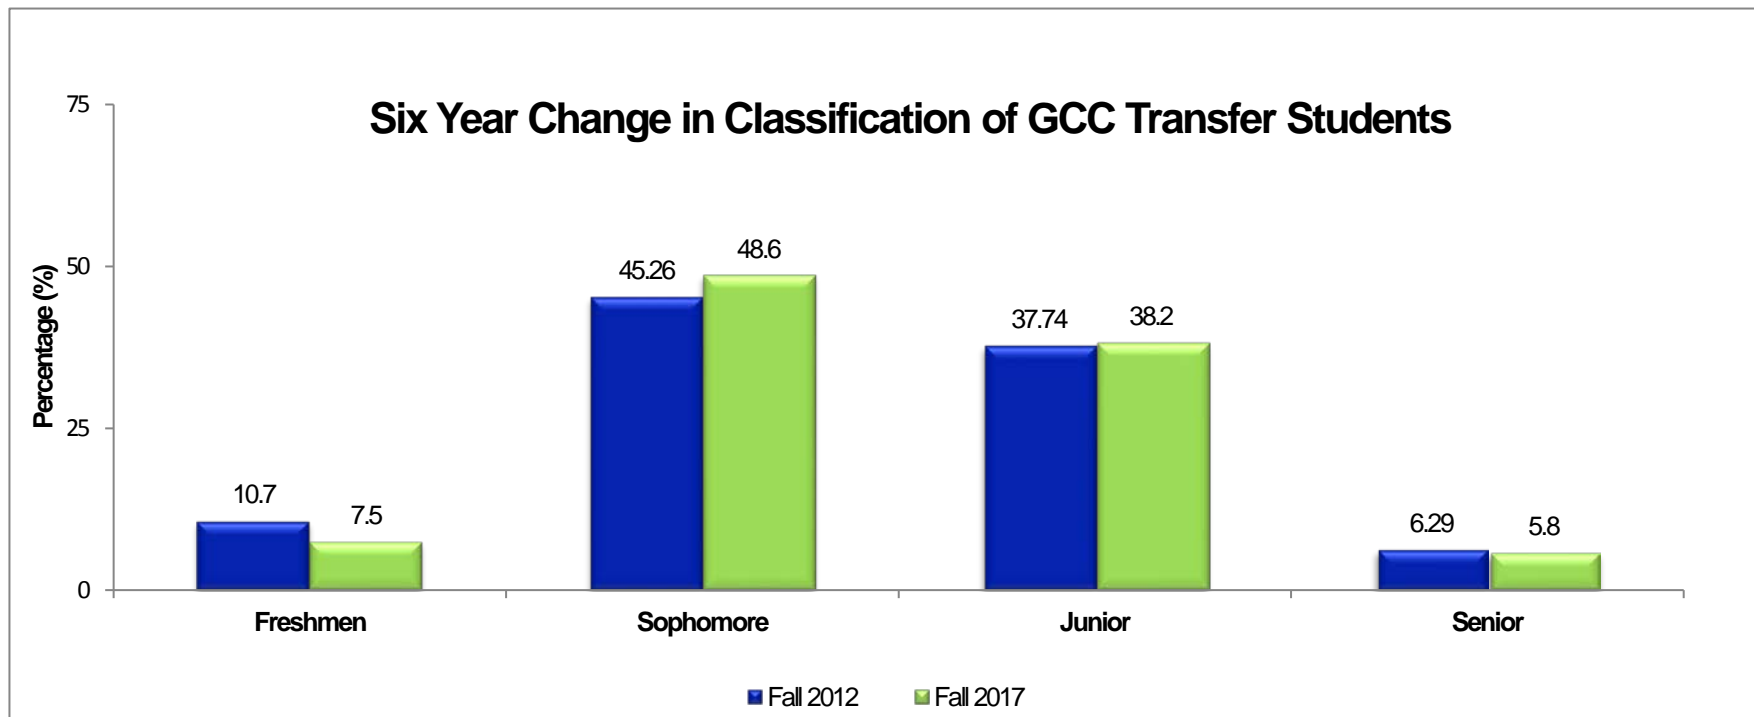

University of Houston
Gulf Coast Consortium Transfer Student Enrollment Report

First Time Transfers from Gulf Coast Consortium
Based on Classification, Fall 2012 - Fall 2017

Classification	FALL 2012		FALL 2013		FALL 2014		FALL 2015		FALL 2016		FALL 2017	
	N	%	N	%	N	%	N	%	N	%	N	%
Freshmen	313	10.7	203	8.6	237	7.6	289	8.9	271	8.0	256	7.5
Sophomore	1,324	45.26	1,181	50.1	1,507	48.4	1,493	46.1	1,705	50.0	1,664	48.6
Junior	1,104	37.74	861	36.5	1,188	38.1	1,257	38.8	1,249	36.7	1,306	38.2
Senior	184	6.29	114	4.8	184	5.9	202	6.2	182	5.3	197	5.8
Total	2,925		2,359		3,116		3,241		3,407		3,423