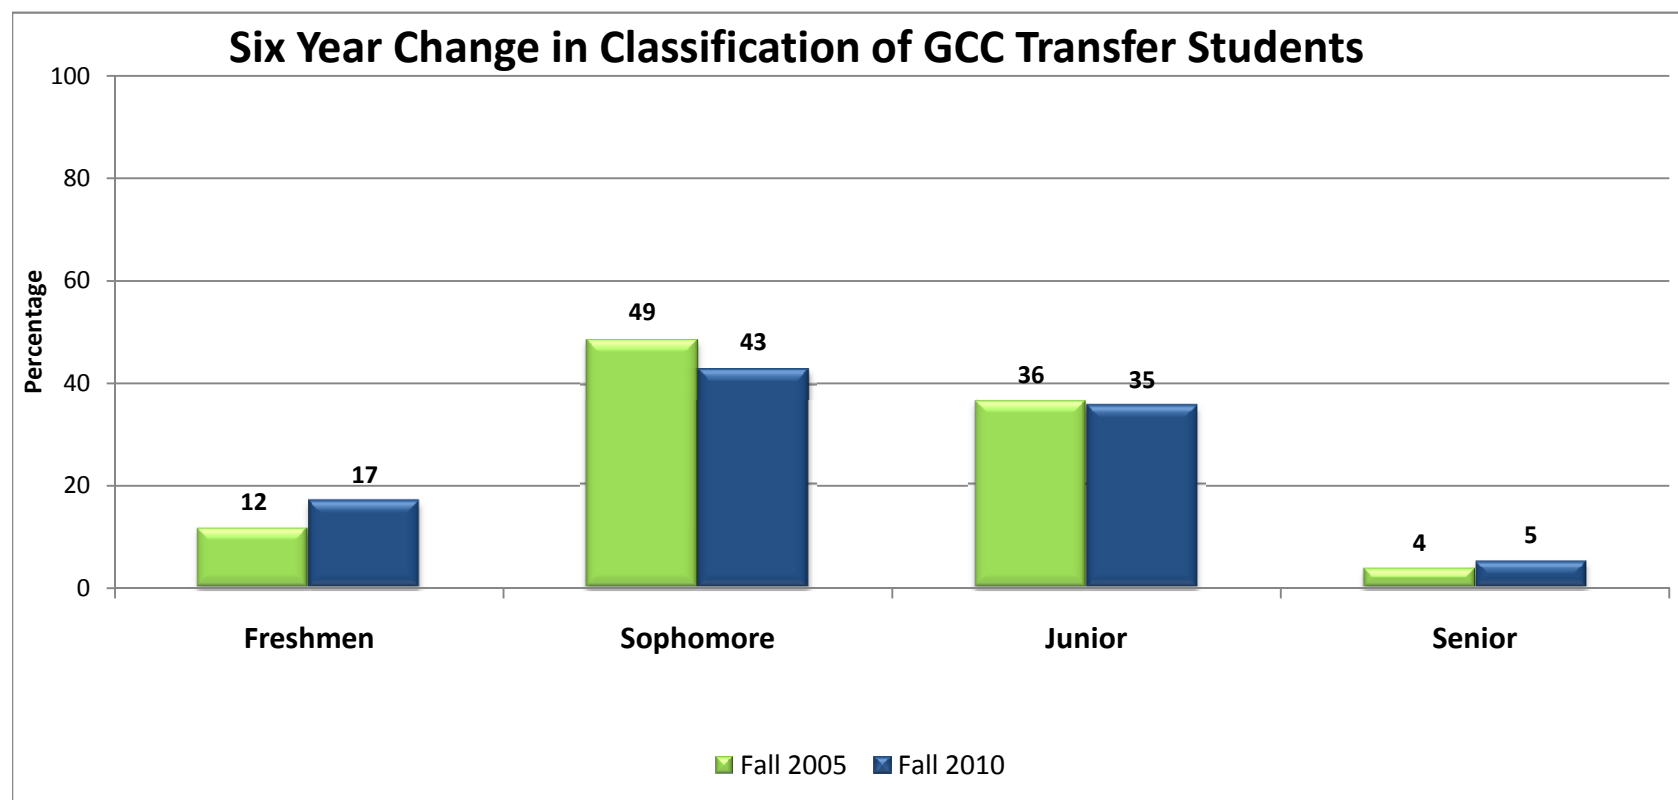

University of Houston
Gulf Coast Consortium Transfer Student Enrollment Report
First Time Transfers from Gulf Coast Consortium
Classifications, Fall 2005 - Fall 2010

Classification	FALL 2005		FALL 2006		FALL 2007		FALL 2008		FALL 2009		FALL 2010	
	N	%	N	%	N	%	N	%	N	%	N	%
Freshmen	208	11.5	177	9.9	207	12.5	373	17.9	444	23.6	467	16.9
Sophomore	876	48.6	858	48.1	869	52.5	1,008	48.3	909	48.4	1,180	42.7
Junior	655	36.3	693	38.9	513	31.0	621	29.8	458	24.4	978	35.4
Senior	65	3.6	55	3.1	65	3.9	85	4.1	68	3.6	140	5.1
Total	1,804		1,783		1,654		2,087		1,879		2,765