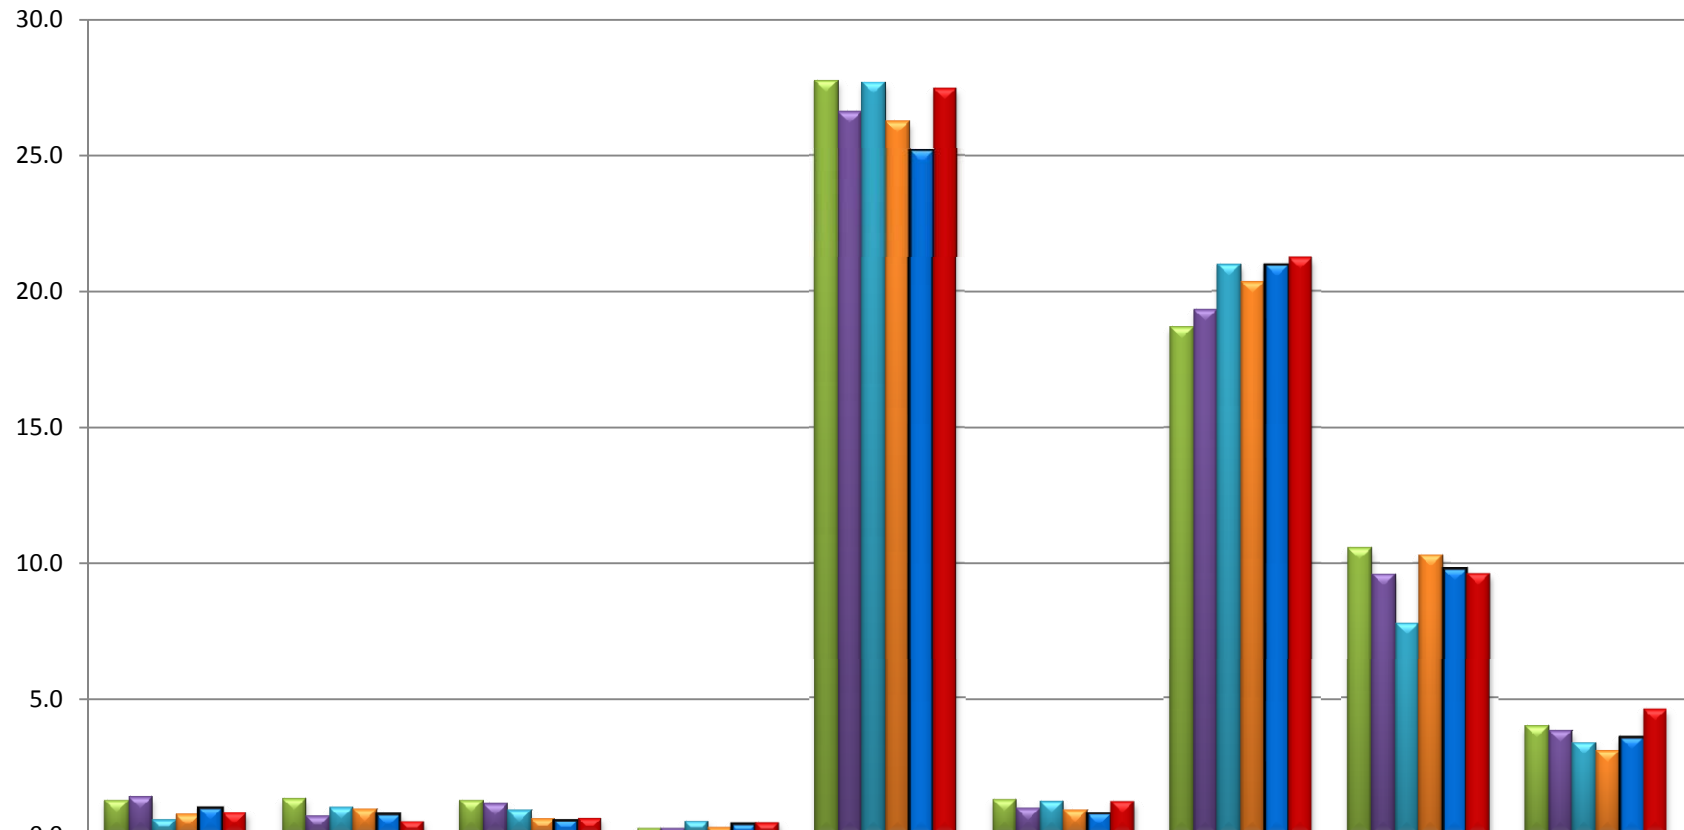

University of Houston Gulf Coast Consortium Transfer Student Enrollment Report

First Time Transfers from Gulf Coast Consortium, Fall 2005 -2010

	Alvin Community College	Brazosport College	College of the Mainland	Galveston College	Houston Community College District	Lee College	Lone Star College System*	San Jacinto College	Wharton County Junior College
FALL 2005	1.2	1.3	1.2	0.2	27.7	1.2	18.7	10.5	4.0
FALL 2006	1.4	0.6	1.1	0.2	26.5	0.9	19.3	9.6	3.8
FALL 2007	0.5	1.0	0.9	0.5	27.7	1.2	21.0	7.8	3.4
FALL 2008	0.69	0.88	0.54	0.21	26.21	0.85	20.32	10.27	3.05
FALL 2009	0.93	0.7	0.47	0.33	25.16	0.73	20.93	9.75	3.53
FALL 2010	0.79	0.46	0.58	0.41	27.43	1.2	21.22	9.61	4.6