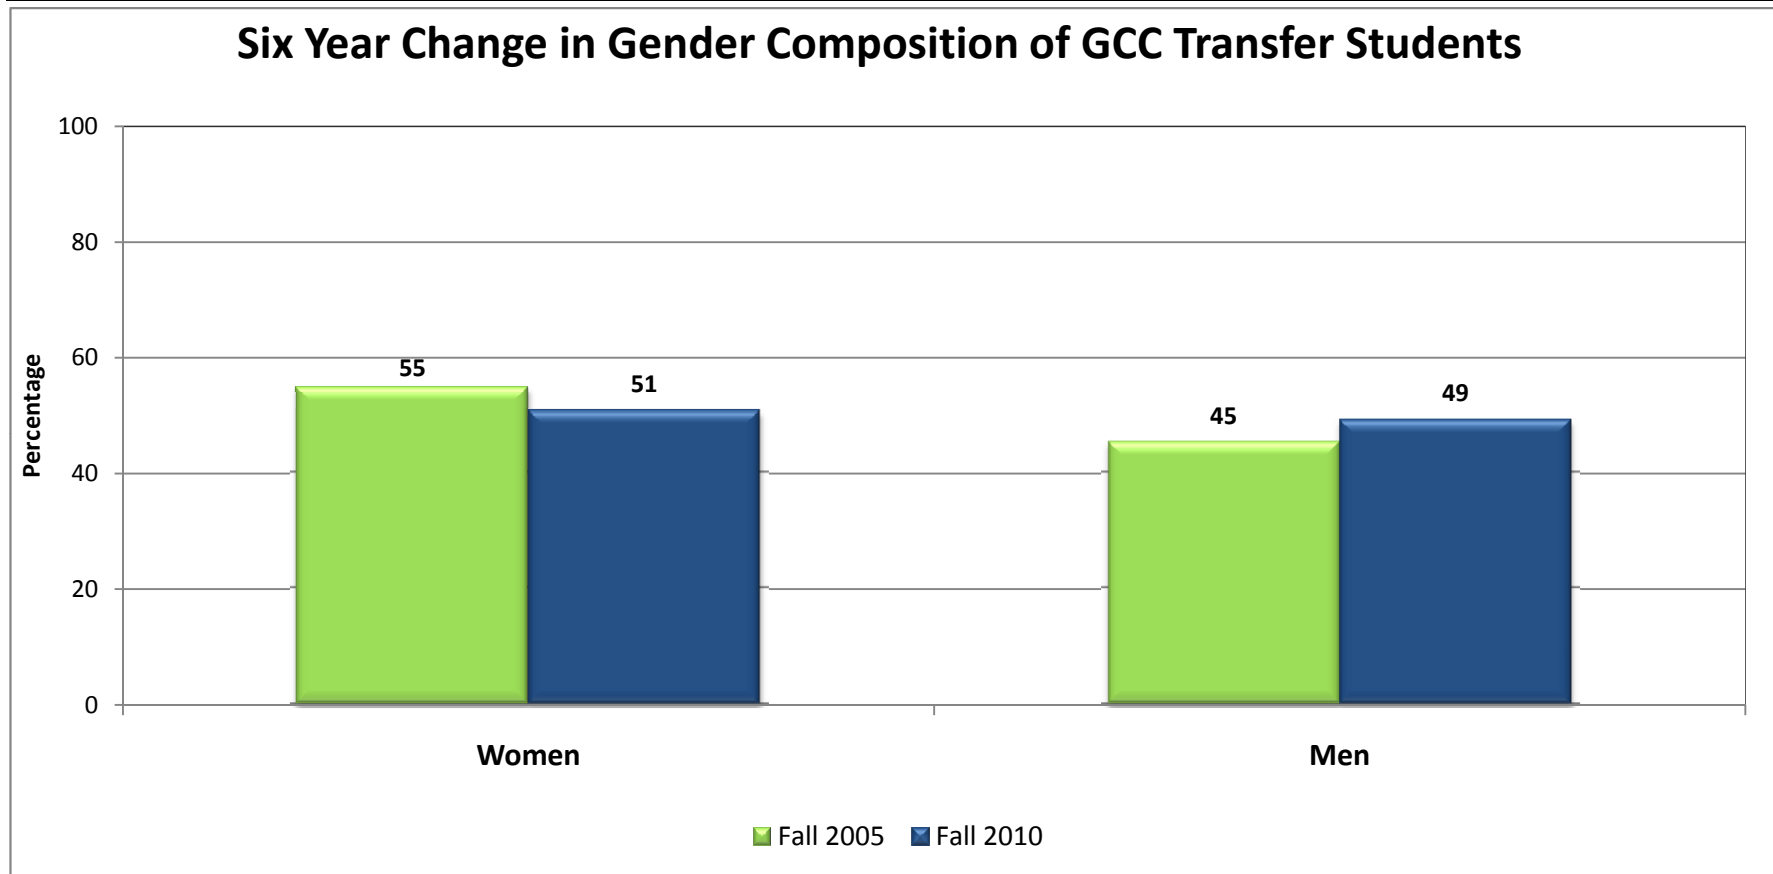

University of Houston
Gulf Coast Consortium Transfer Student Enrollment Report
First Time Transfers from Gulf Coast Consortium
Gender Composition, Fall 2005 - Fall 2010

Gender	FALL 2005		FALL 2006		FALL 2007		FALL 2008		Fall 2009		Fall 2010	
	N	%	N	%	N	%	N	%	N	%	N	%
Women	989	54.8	925	51.9	864	52.2	1,083	51.9	926	49.3	1406	50.9
Men	815	45.2	858	48.1	790	47.8	1,004	48.1	953	50.7	1359	49.2
Total	1,804		1,783		1,654		2,087		1,879		2,765