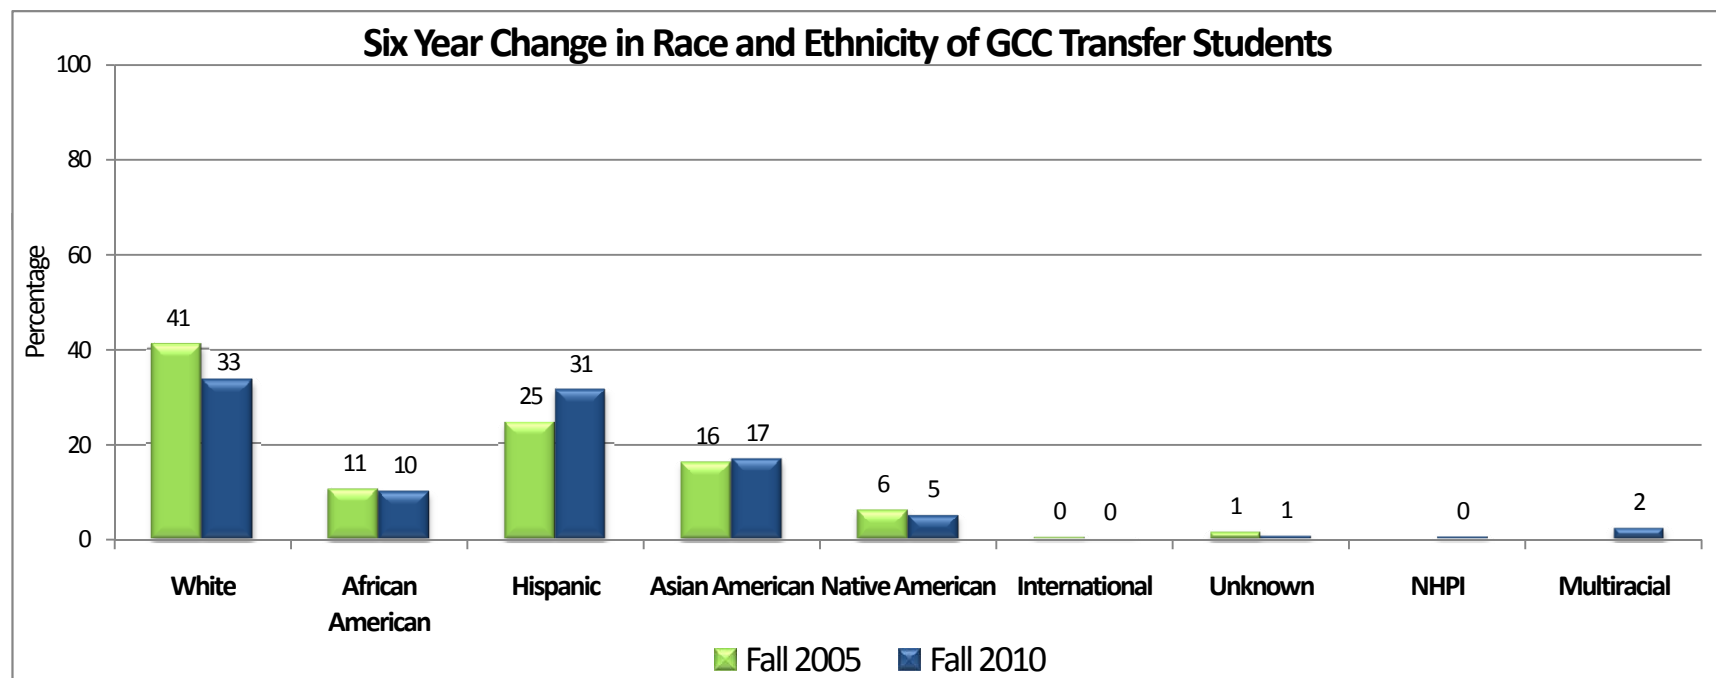

University of Houston
Gulf Coast Consortium Transfer Student Enrollment Report
First Time Transfers from Gulf Coast Consortium
Racial/Ethnic Composition, Fall 2005 - Fall 2010

Race/Ethnicity	FALL 2005		FALL 2006		FALL 2007		FALL 2008		FALL 2009		FALL 2010	
	N	%	N	%	N	%	N	%	N	%	N	%
White	739	41.0	772	43.3	619	37.4	763	36.6	691	36.8	923	33.4
African American	190	10.5	149	8.4	177	10.7	195	9.3	188	10.0	275	10.0
Hispanic	442	24.5	424	23.8	427	25.8	556	26.6	530	28.2	866	31.3
Asian American	290	16.1	321	18.0	277	16.8	367	17.6	333	17.7	464	16.8
International	109	6.0	90	5.1	77	4.7	105	5.0	107	5.7	136	4.9
Native American	8	0.4	8	0.5	5	0.3	7	0.3	14	0.8	5	0.2
Unknown	26	1.4	19	1.1	72	4.4	94	4.5	16	0.9	18	0.7
Hawaiian/Pacific Islander	-	-	-	-	-	-	-	-	-	-	13	0.5
Multiracial	-	-	-	-	-	-	-	-	-	-	65	2.4
GCC Total	1,804		1,783		1,654		2,087		1,879		2,765