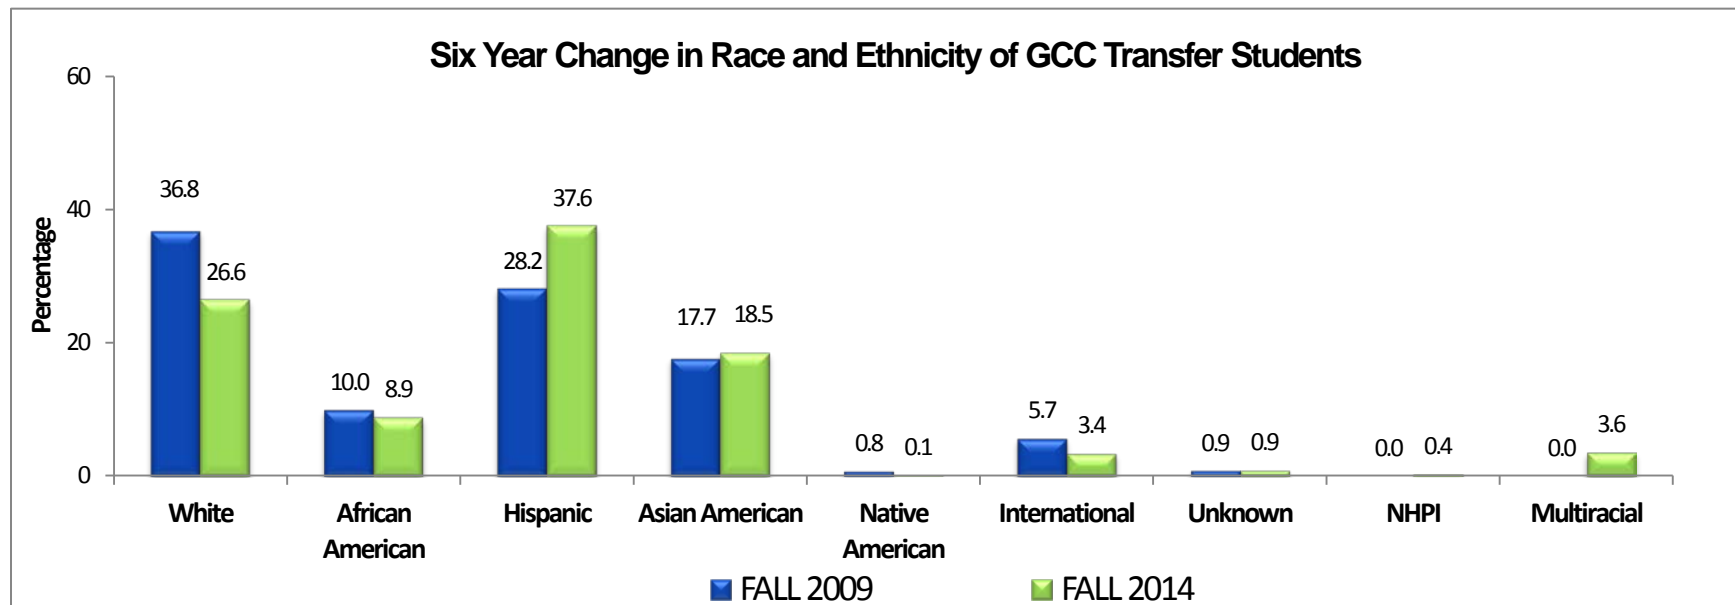

University of Houston
Gulf Coast Consortium Transfer Student Enrollment Report

First Time Transfers from Gulf Coast Consortium
Racial/Ethnic Composition, Fall 2009- Fall 2014

Race/Ethnicity	FALL 2009		FALL 2010		FALL 2011		FALL 2012		FALL 2013		FALL 2014	
	N	%	N	%	N	%	N	%	N	%	N	%
White	691	36.8	923	33.4	888	31.5	923	31.6	675	28.6	828	26.6
African American	188	10.0	275	10.0	305	10.8	272	9.3	230	9.8	276	8.9
Hispanic	530	28.2	866	31.3	866	32.2	1022	34.9	819	34.7	1,173	37.6
Asian American	333	17.7	464	16.8	455	16.1	477	16.3	430	18.2	577	18.5
Native American	14	0.8	5	0.2	4	0.1	113	3.9	3	0.1	4	0.1
International	107	5.7	136	4.9	159	5.6	5	0.2	112	4.8	107	3.4
Unknown	16	0.9	18	0.7	10	0.4	19	0.7	20	0.9	27	0.9
Hawaiian/Pacific Islander	-	-	13	0.5	5	0.2	7	0.2	3	0.1	11	0.4
Multiracial	-	-	65	2.4	87	3.1	87	3.0	67	2.8	113	3.6
GCC Total	1,879		2,765		2,779		2,925		2,359		3,116