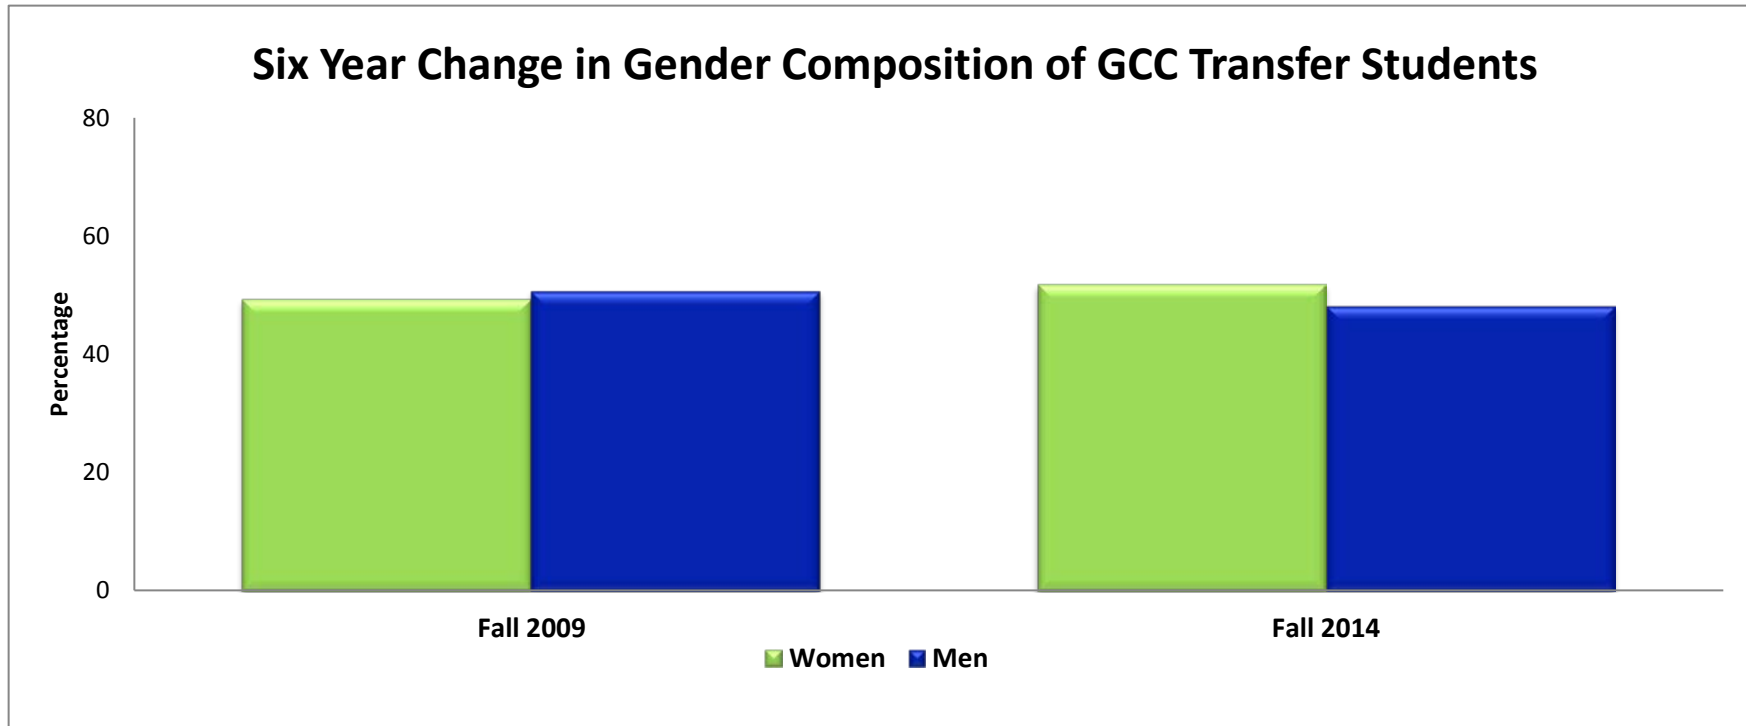

University of Houston
Gulf Coast Consortium Transfer Student Enrollment Report

First Time Transfers from Gulf Coast Consortium
Gender Composition, Fall 2009 - Fall 2014

Gender	Fall 2009		Fall 2010		Fall 2011		Fall 2012		Fall 2013		Fall 2014	
	N	%	N	%	N	%	N	%	N	%	N	%
Women	926	49.3	1406	50.9	1,433	50.8	1,459	49.9	1,252	53.1	1,613	51.8
Men	953	50.7	1359	49.2	1,388	49.2	1,466	50.1	1,107	46.9	1,503	48.2
Total	1,879		2,765		2,821		2,925		2,359		3,116