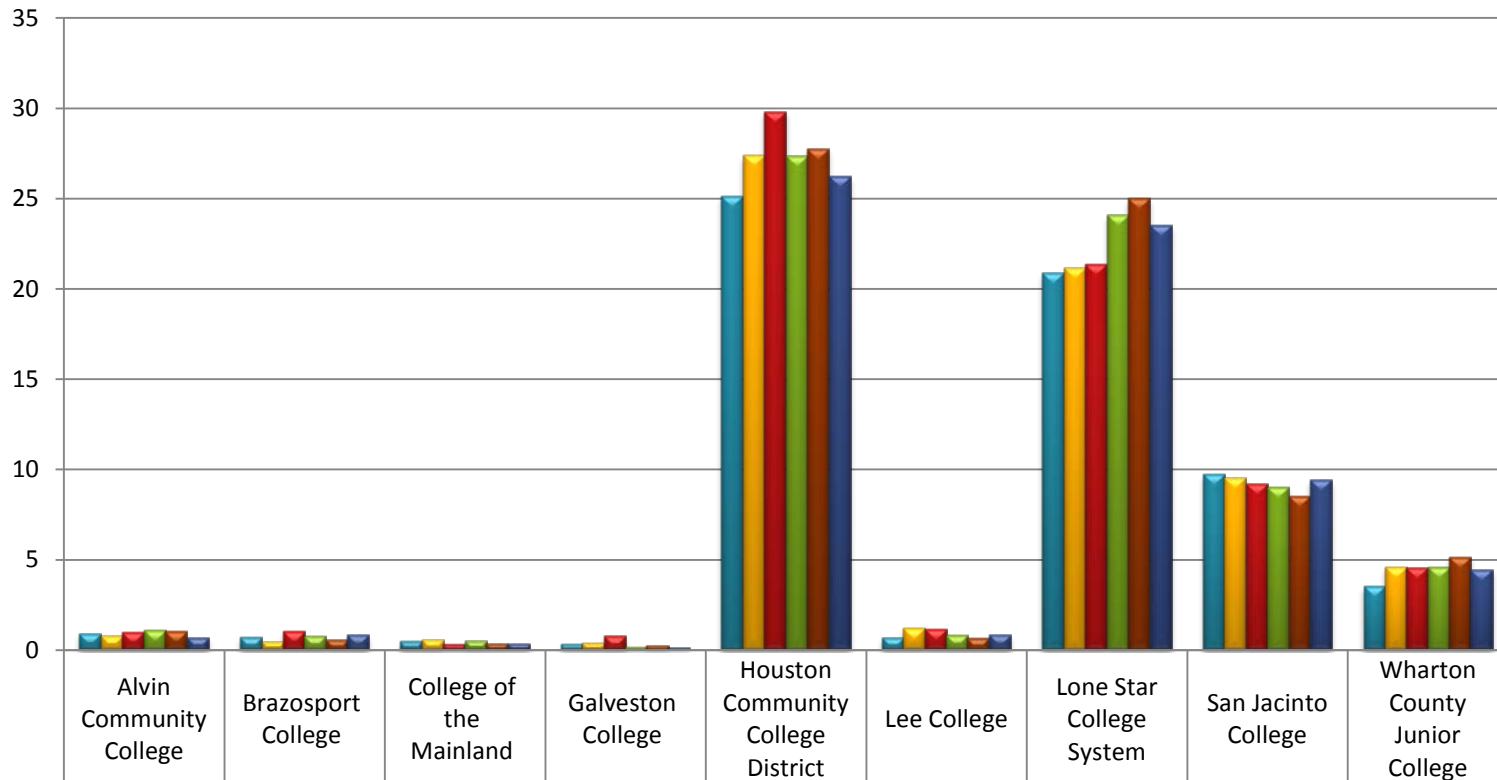

**University of Houston
Gulf Coast Consortium Transfer Student Enrollment Report**

First Time Transfers from Gulf Coast Consortium Institutions, Fall 2009 - 2014

■ Fall 2009	0.9	0.7	0.5	0.3	25.2	0.7	20.9	9.8	3.5
■ Fall 2010	0.8	0.5	0.6	0.4	27.4	1.2	21.2	9.6	4.6
■ Fall 2011	1.0	1.0	0.3	0.8	29.9	1.2	21.4	9.2	4.6
■ Fall 2012	1.1	0.8	0.5	0.2	27.4	0.8	24.1	9.1	4.6
■ Fall 2013	1.0	0.6	0.4	0.3	27.8	0.7	25.0	8.5	5.2
■ Fall 2014	0.7	0.9	0.4	0.2	26.2	0.9	23.5	9.5	4.5