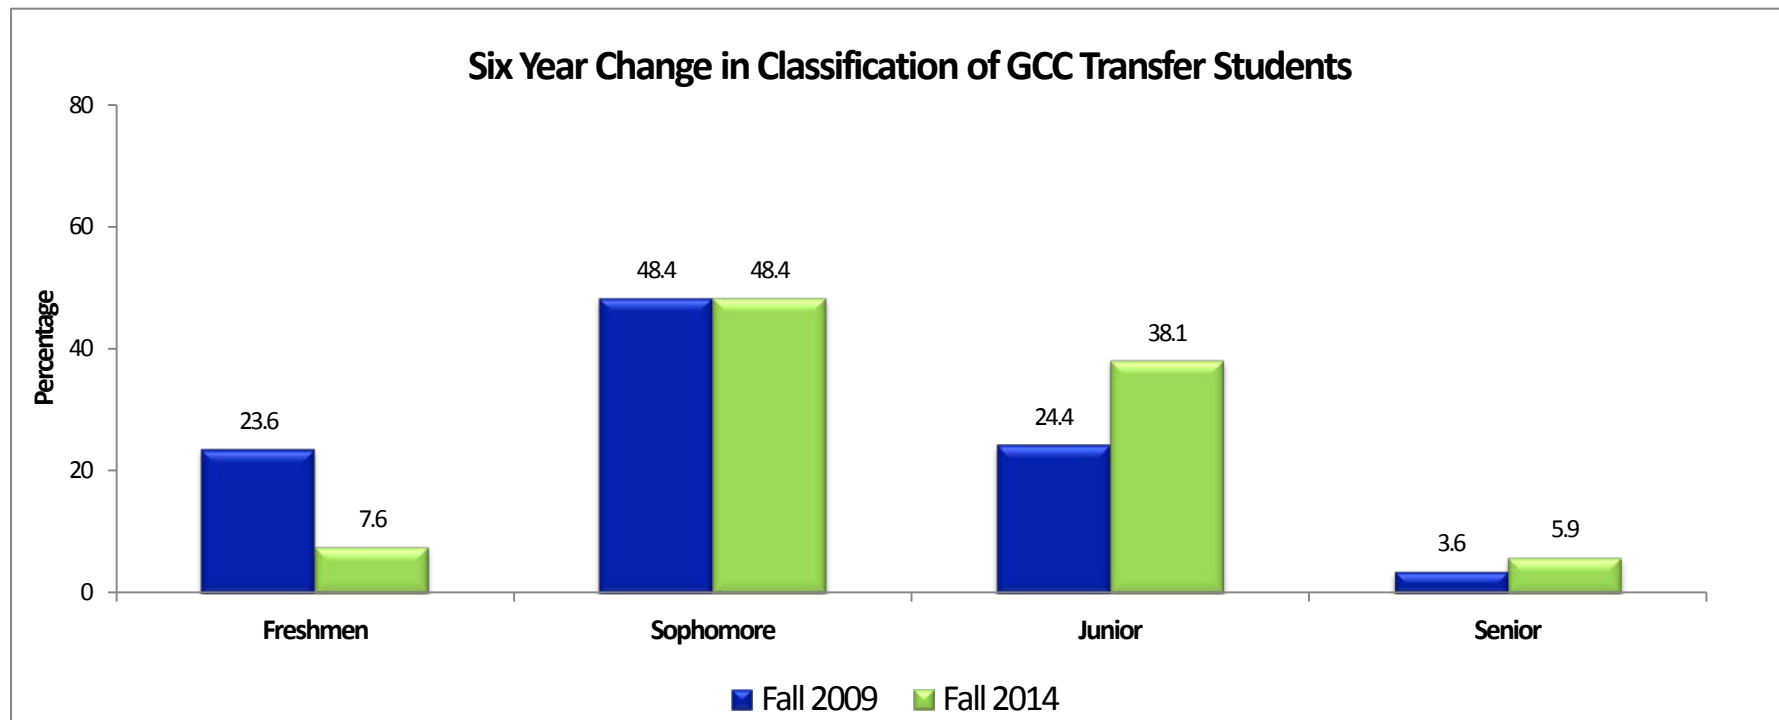

University of Houston
Gulf Coast Consortium Transfer Student Enrollment Report

First Time Transfers from Gulf Coast Consortium
Based on Classification, Fall 2009 - Fall 2014

Classification	FALL 2009		FALL 2010		FALL 2011		FALL 2012		FALL 2013		FALL 2014	
	N	%	N	%	N	%	N	%	N	%	N	%
Freshmen	444	23.6	467	16.9	578	20.5	313	10.7	203	8.6	237	7.6
Sophomore	909	48.4	1180	42.7	1,232	43.7	1,324	45.26	1,181	50.1	1,507	48.4
Junior	458	24.4	978	35.4	876	31.1	1,104	37.74	861	36.5	1,188	38.1
Senior	68	3.6	140	5.1	135	4.8	184	6.29	114	4.8	184	5.9
Total	1,879		2,765		2,821		2,925		2,359		3,116