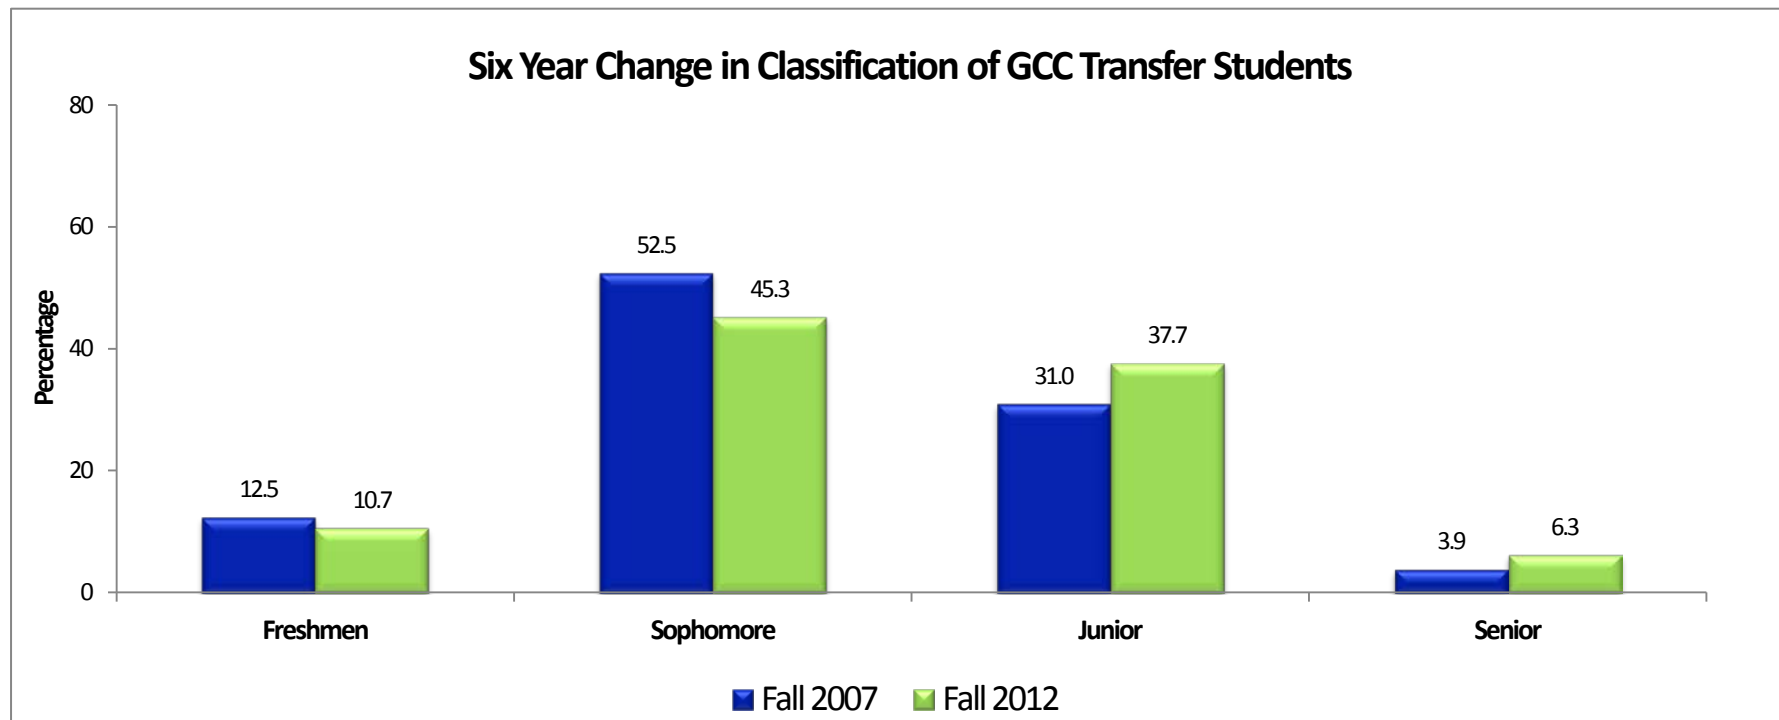

University of Houston
Gulf Coast Consortium Transfer Student Enrollment Report

First Time Transfers from Gulf Coast Consortium
Based on Classification, Fall 2007 - Fall 2012

Classification	FALL 2007		FALL 2008		FALL 2009		FALL 2010		FALL 2011		FALL 2012	
	N	%	N	%	N	%	N	%	N	%	N	%
Freshmen	207	12.5	373	17.9	444	23.6	467	16.9	578	20.49	313	10.7
Sophomore	869	52.5	1,008	48.3	909	48.4	1,180	42.7	1,232	43.67	1,324	45.3
Junior	513	31.0	621	29.8	458	24.4	978	35.4	876	31.05	1,104	37.7
Senior	65	3.9	85	4.1	68	3.6	140	5.1	135	4.79	184	6.3
Total	1,654		2,087		1,879		2,765		2,821		2,925