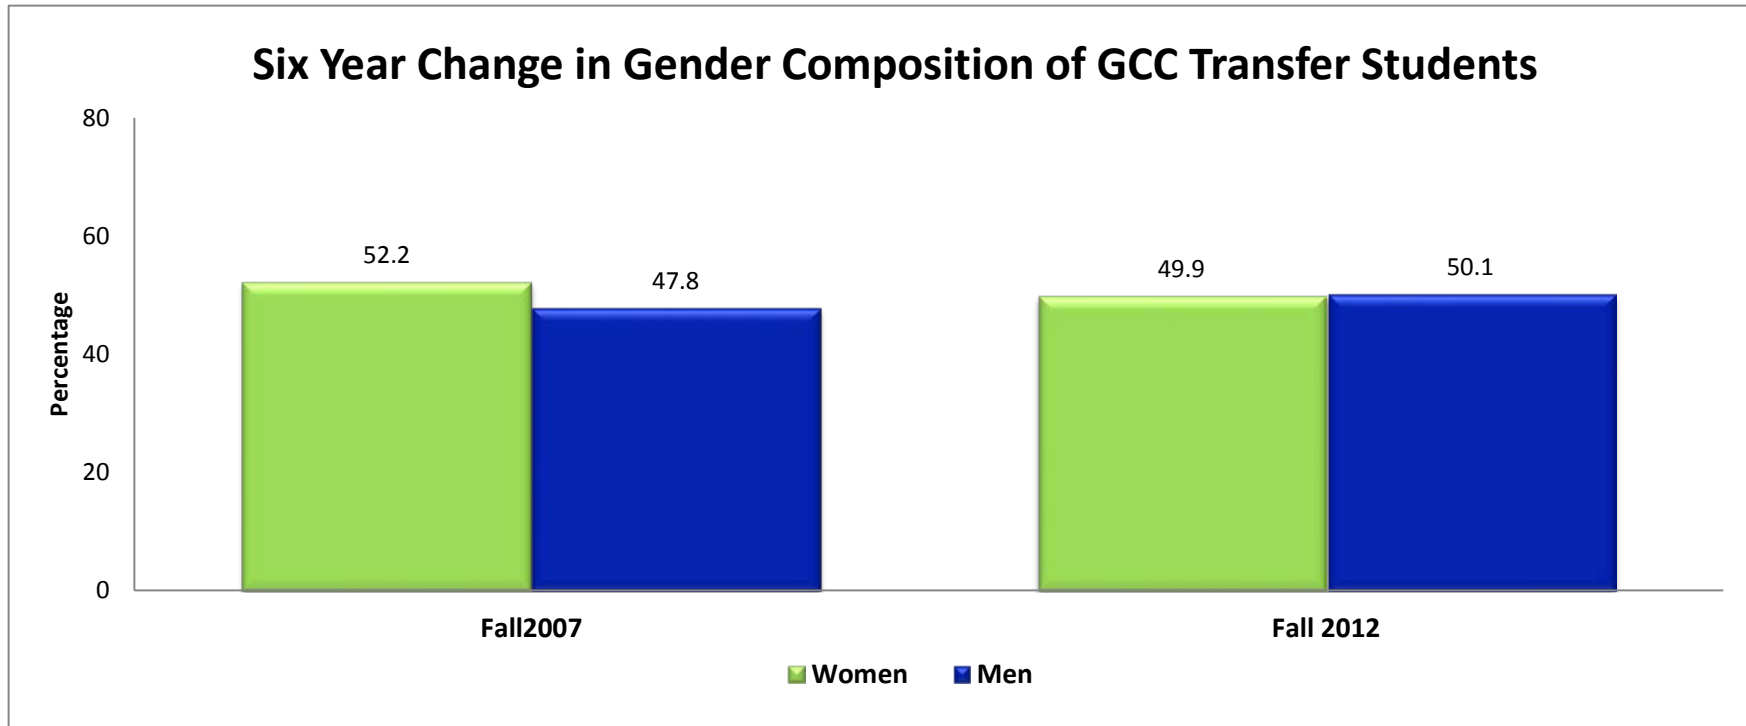

University of Houston
Gulf Coast Consortium Transfer Student Enrollment Report

First Time Transfers from Gulf Coast Consortium
Gender Composition, Fall 2007 - Fall 2012

Gender	Fall 2007		Fall 2008		Fall 2009		Fall 2010		Fall 2011		Fall 2012	
	N	%	N	%	N	%	N	%	N	%	N	%
Women	864	52.2	1,083	51.9	926	49.3	1,406	50.9	1,433	50.8	1,459	49.9
Men	790	47.8	1,004	48.1	953	50.7	1,359	49.2	1,388	49.2	1,466	50.1
Total	1,654		2,087		1,879		2,765		2,821		2,925