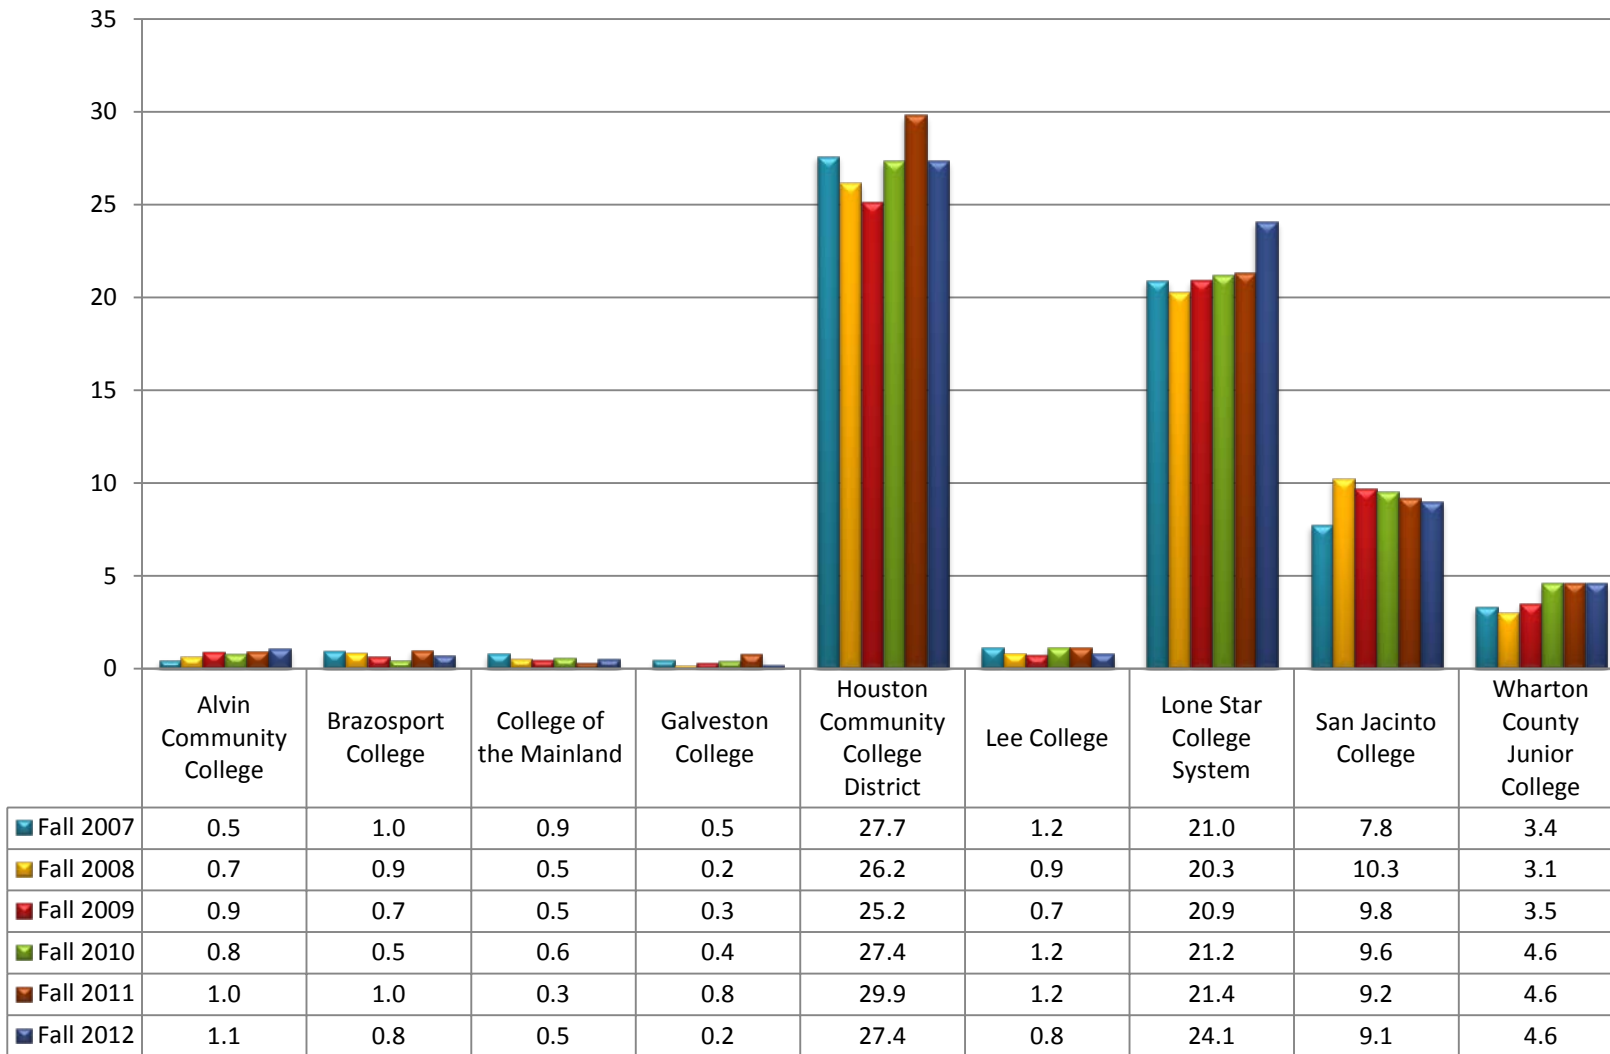

University of Houston
Gulf Coast Consortium Transfer Student Enrollment Report

First Time Transfers from Gulf Coast Consortium Institutions
Six Year Enrollment Trend, Fall 2007 - Fall 2012

Institution	FALL 2007		FALL 2008		FALL 2009		Fall 2010		FALL 2011		FALL 2012	
	N	%	N	%	N	%	N	%	N	%	N	%
Alvin Community College	13	0.5	23	0.7	28	0.9	33	0.8	40	1.0	47	1.1
Brazosport College	25	1.0	29	0.9	21	0.7	19	0.5	42	1.0	33	0.8
College of the Mainland	22	0.9	18	0.5	14	0.5	24	0.6	13	0.3	22	0.5
Galveston College	12	0.5	7	0.2	10	0.3	17	0.4	28	0.8	8	0.2
Houston Community College District	718	27.7	868	26.2	756	25.2	1,144	27.4	1,217	29.9	1,168	27.4
Lee College	31	1.2	28	0.9	22	0.7	50	1.2	48	1.2	36	0.8
Lone Star College System	544	21.0	673	20.3	629	20.9	885	21.2	871	21.4	1,029	24.1
San Jacinto College	202	7.8	340	10.3	293	9.8	401	9.6	376	9.2	386	9.1
Wharton County Junior College	87	3.4	101	3.1	106	3.5	192	4.6	188	4.6	196	4.6
Total GCC Institutions	1,654		2,087		1,879		2,765		2,823		2,925	
Total Other Transfer Institutions	942		1,225		1,126		1,406		1,253		1,339	
Total New Transfer Students	2,596		3,312		3,005		4,171		4,074		4,264	
Percent of First New Transfer Students from a GCC Institution	63.7		63.0		62.5		66.3		69.2		68.6	

**University of Houston
Gulf Coast Consortium Transfer Student Enrollment Report**

First Time Transfers from Gulf Coast Consortium Institutions, Fall 2007 - 2012