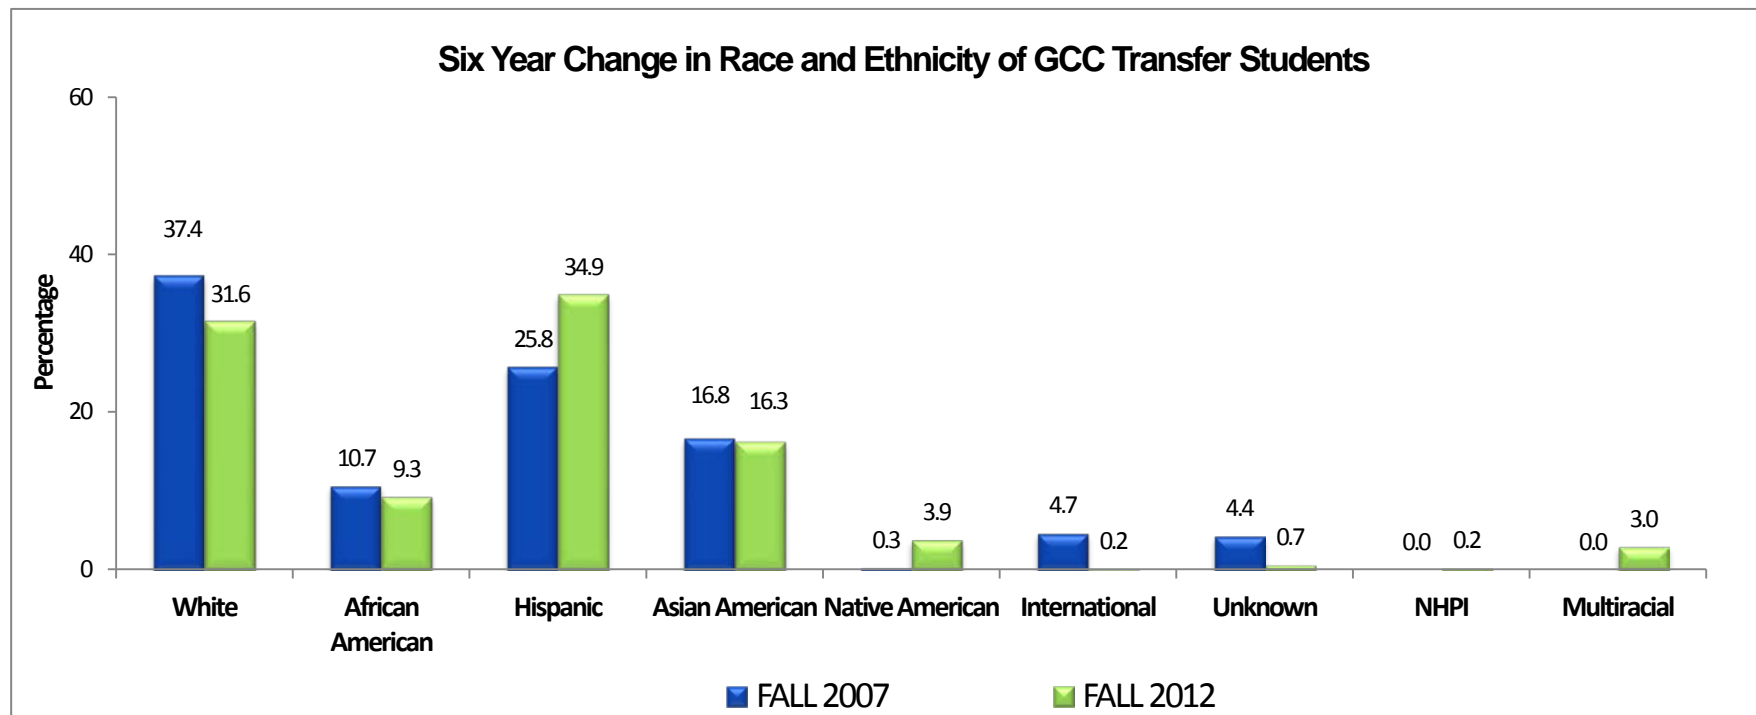

First Time Transfers from Gulf Coast Consortium

Racial/Ethnic Composition, Fall 2007 - Fall 2012

Race/Ethnicity	FALL 2007		FALL 2008		FALL 2009		FALL 2010		FALL 2011		FALL 2012	
	N	%	N	%	N	%	N	%	N	%	N	%
White	619	37.4	763	36.6	691	36.8	923	33.4	888	31.5	923	31.6
African American	177	10.7	195	9.3	188	10.0	275	10.0	305	10.8	272	9.3
Hispanic	427	25.8	556	26.6	530	28.2	866	31.3	866	32.2	1,022	34.9
Asian American	277	16.8	367	17.6	333	17.7	464	16.8	455	16.1	477	16.3
Native American	5	0.3	7	0.3	14	0.8	5	0.2	4	0.1	113	3.9
International	77	4.7	105	5.0	107	5.7	136	4.9	159	5.6	5	0.2
Unknown	72	4.4	94	4.5	16	0.9	18	0.7	10	0.4	19	0.7
Hawaiian/Pacific Islander	-	-	-	-	-	-	13	0.5	5	0.2	7	0.2
Multiracial	-	-	-	-	-	-	65	2.4	87	3.1	87	3.0
GCC Total	1,654		2,087		1,879		2,765		2,779		2,925	