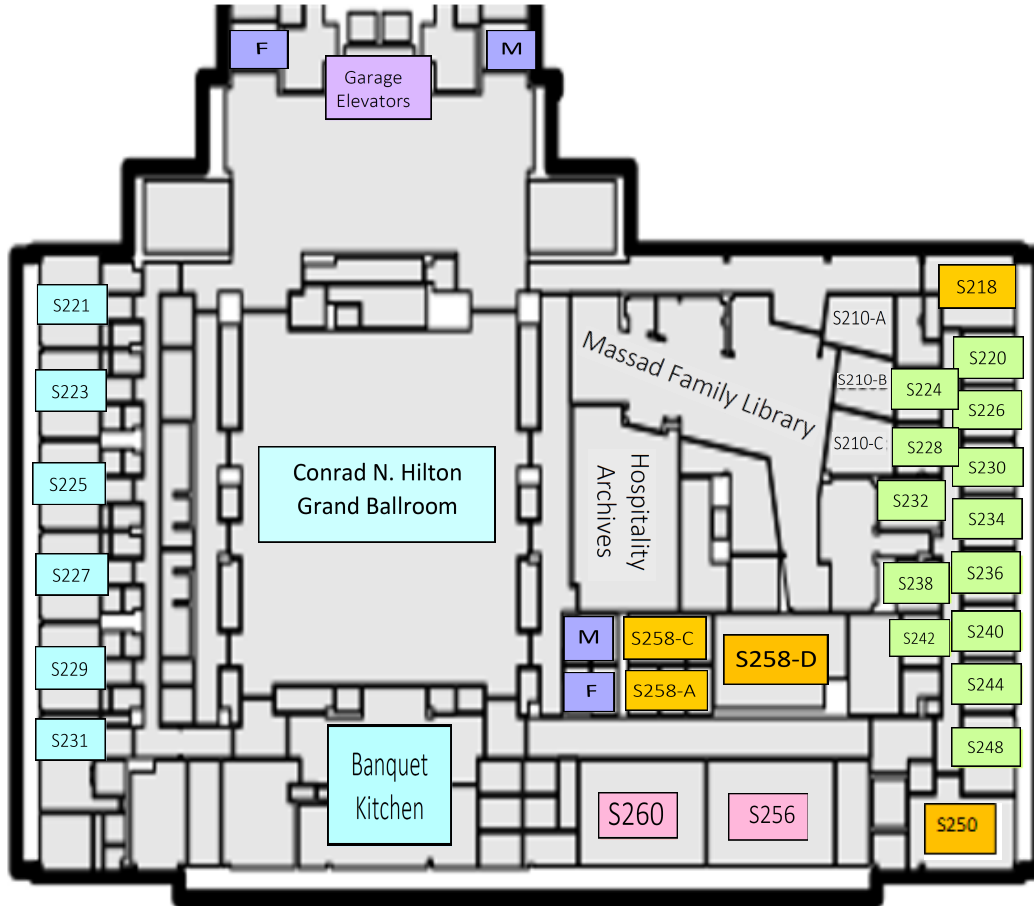

245 Development Alumni Office – Lauren Smith

- A Ashlinn Swasey
- B Brandon Parrino
- D Lauren Smith
- E Storage

249 Hospitality Analytics and Innovation Lab

1st FLOOR SOUTH WING

- | | | | |
|-------|---|-------|--|
| S104 | Alumni Hall - Classroom | S126 | Prep Kitchen / Classrooms |
| S105 | Ph.D. Offices | S129 | Purchasing |
| S106 | Student Space for Interviews | S131 | Classroom |
| S106B | Coog Moms Storage | S133A | IT Office Benjamin Scaggs & Jenumon Thomas |
| S106C | Daniel Casanova | S133B | Brewing & Fermentation Technology Lab |
| S108 | Freddy Aung | S137 | Food Safety Lab |
| S114 | Sysco Student Instructional Kitchen | S139 | Food Research Lab |
| S116 | Spec's Beverage & Food Appreciation Lab | | |
| S121 | HOST Studio | | |
| S125 | Classroom/Lecture Hall | | |

2nd FLOOR SOUTH WING

S210 Hospitality Archives

Mark Young
 Maria Corsi
 - A Library Conference Room
 - B Library Conference Room
 - C Library Conference Room

S218 Wendy Gary

Faculty Offices

S220 Dr. Cristian Morosan
 S224 Erin Kenyan
 S226 Dr. Priyanko Guchait
 S228 Mohamed Mohamed
 S230 Dr. Sujata Sirsat
 S232 Simone Doudna
 S234 Dr. Minjun Shin
 S236 Dr. Yoon Koh
 S238 Sadegh Kazemi
 S240 Dr. Dustin Maneethi
 S242 Katie Ginapp
 S244 Dr. Tiffany Legendre
 S248 Dr. Juan Madera