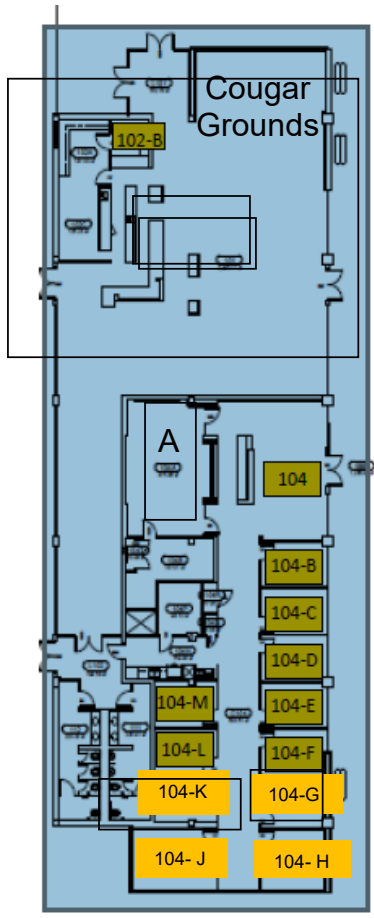

1ST FLOOR WEST WING

1ST FLOOR NORTH WING

- 102-B Sean Lawless
Academic Services, Career Development, Recruitment
- 104
 - A Multi-Purpose
 - B Vacant
 - C Dawn Deurell
 - D Raymond Arevelo
 - E Allison Hendricks
 - F Ashley Shepherd
 - G Career Placement Wk Rm
 - H Jeremy Dafoe
 - J William Chernish Collaboration Rm
 - K Recruitment Wk Rm
 - L Reynaldo Moreno
 - M Kaity Campbell
 - P IT
 - Q AV
 - R Security