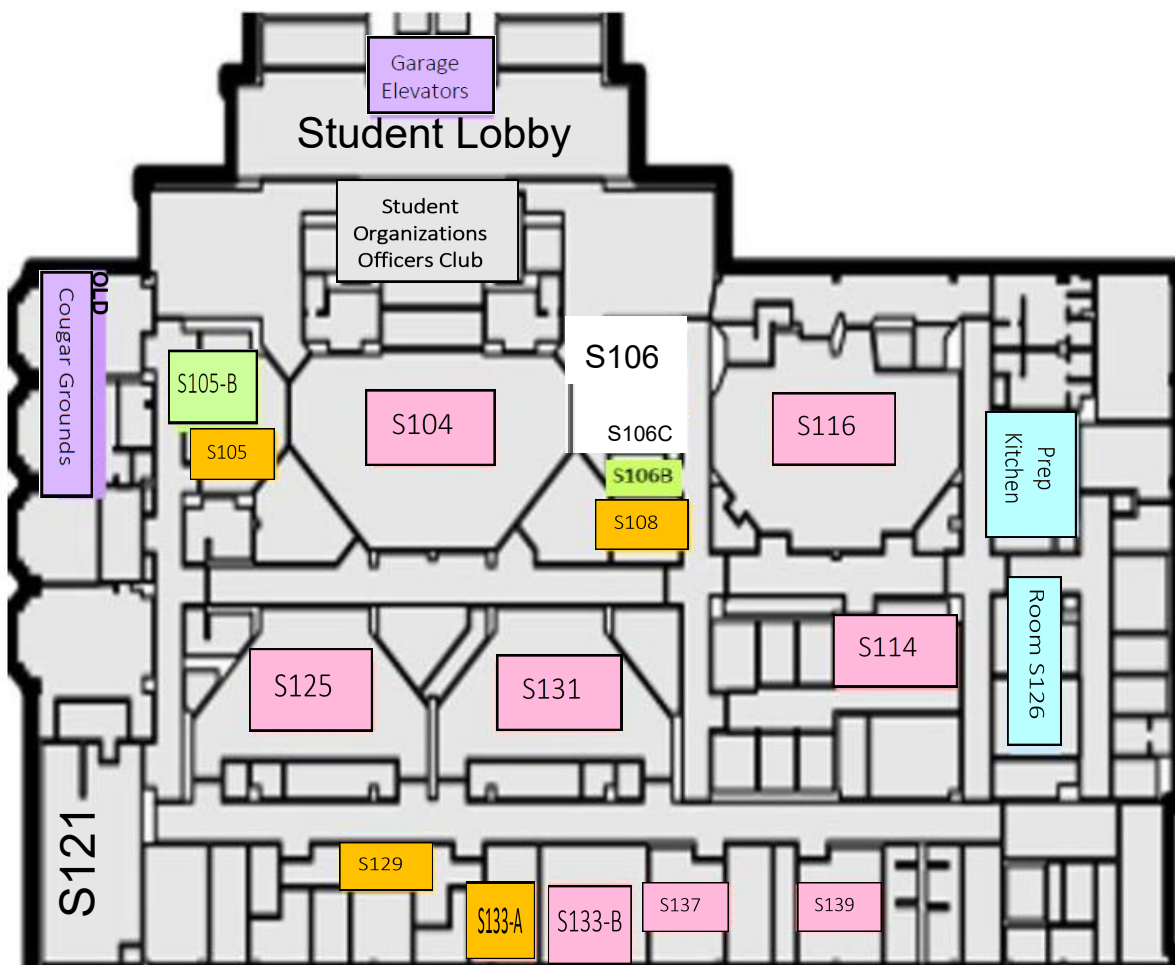

245 Development Alumni Office – Lauren Smith

- A Ashlinn Swasey
- B Brandon Parrino
- D Lauren Smith
- E Storage

249 Hospitality Analytics and Innovation Lab

1st FLOOR SOUTH WING

- | | | | |
|-------|---|-------|--|
| S104 | Alumni Hall - Classroom | S126 | Prep Kitchen / Classrooms |
| S105 | Ph.D. Offices | S129 | Purchasing |
| S106 | Student Space for Interviews | S131 | Classroom |
| S106B | Coog Moms Storage | S133A | IT Office Benjamin Scaggs & Jenumon Thomas |
| S106C | Daniel Casanova | S133B | Brewing & Fermentation Technology Lab |
| S108 | Freddy Aung | S137 | Food Safety Lab |
| S114 | Sysco Student Instructional Kitchen | S139 | Food Research Lab |
| S116 | Spec's Beverage & Food Appreciation Lab | | |
| S121 | HOST Studio | | |
| S125 | Classroom/Lecture Hall | | |

2nd FLOOR SOUTH WING

S210 Hospitality Archives

Mark Young
 Maria Corsi
 - A Library Conference Room
 - B Library Conference Room
 - C Library Conference Room

S218 Wendy Gary

Faculty Offices

S220 Dr. Cristian Morosan
 S224 Erin Kenyan
 S226 Dr. Priyanko Guchait
 S228 Mohamed Mohamed
 S230 Dr. Sujata Sirsat
 S232 Simone Doudna
 S234 Dr. Minjun Shin
 S236 Dr. Yoon Koh
 S238 Sadegh Kazemi
 S240 Dr. Dustin Maneethi
 S242 Katie Ginapp
 S244 Dr. Tiffany Legendre
 S248 Dr. Juan Madera