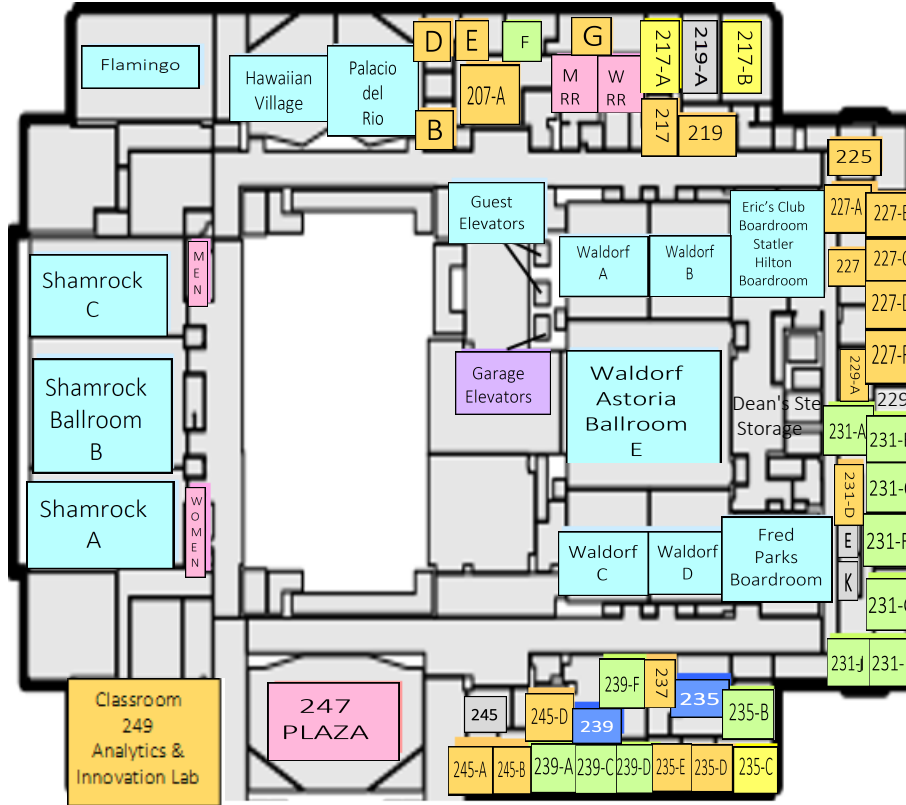

2nd Floor North Wing

207 Hotel Offices

- -A Yolanda Castro
- -B Vacant
- -C Copy Room
- -D Sylvia Molina
- -E Travis McIntire
- -F Cathy Cheatham
- -G Rick Galyean

217/219 Dean's Suite

217 Connie Hines

- -A Associate Dean Mary Dawson

219 Linda Hulett

- -A Conference Room
- -B Dean Dennis Reynolds

225 Executive Director -
Academic Affairs & Business
Operations - Paul Roch

227/229 Business Office

- 227-A Pei Hsieh
- 227-B Karen Tran
- 227-C Carter Shelton
- 227-D Kelly Le
- 227-E Kitchen
- 227-F Conference Room
- 229-A Rosy Armenta
- 229 Cristal Rangel

231 Faculty Offices

- -A Tucker Johnson
- -B Dr. Chris Taylor
- -C Ningqiao Li
- -D VACANT
- -E VACANT
- -F Dr. JéAnna Abbott
- -G Dr. Agnes DeFranco
- -H Dr. Jason Draper
- -J Reba Haskell
- -K Aaron Corsi

235 Graduate Program Ph.D. Student Offices

- -A Ph.D. Office
- -B Dr. Stephen Barth
- -C Associate Dean Ki-Joon Back
- -D Jennifer Glickman
- -E Stephen Gentzel

237 Akash Grover

239 Faculty/Ph.D. Student Offices

- -A Dr. Carl Boger
- -C Dr. Jaewook Kim
- -D Dr. Minwoo Lee
- -F Maggie Padilla

245 Development Alumni Office – Lauren Smith

- -A Ashlinn Swasey
- -B Brandon Parrino
- -D Lauren Smith
- -E Storage

249 Hospitality Analytics and Innovation Lab