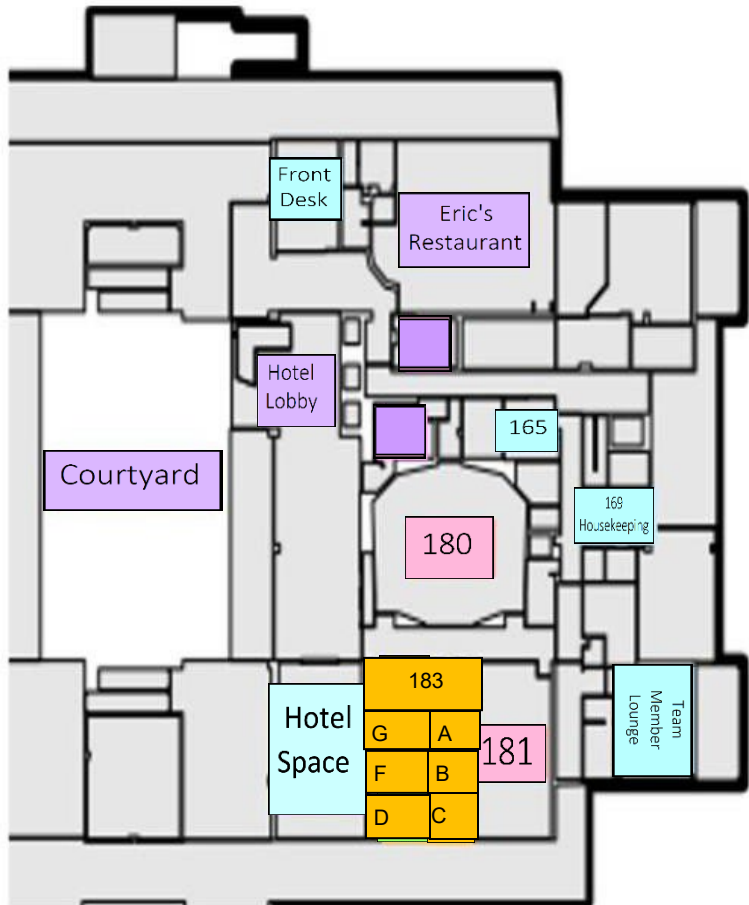

1ST FLOOR WEST WING

1ST FLOOR NORTH WING

- 102-B Sean Lawless
Academic Services, Career Development, Recruitment
- 104
 - A Multi-Purpose
 - B Vacant
 - C Dawn Deurell
 - D Raymond Arevelo
 - E Allison Hendricks
 - F Ashley Shepherd
 - G Career Placement Wk Rm
 - H Jeremy Dafoe
 - J William Chernish Collaboration Rm
 - K Recruitment Wk Rm
 - L Reynaldo Moreno
 - M Kaity Campbell
 - P IT
 - Q AV
 - R Security

- 165 **Hotel Food & Beverage**
- 169 **Hotel Housekeeping** – Dayra Mendez
- 180 Classroom
- 181 Classroom
- 183 **Communications Dept.**
 - A Tanner Stanton
 - B Student Worker
 - C Bradi Zapata
 - D Katie Guidroz
 - F Vacant
 - G Student Worker