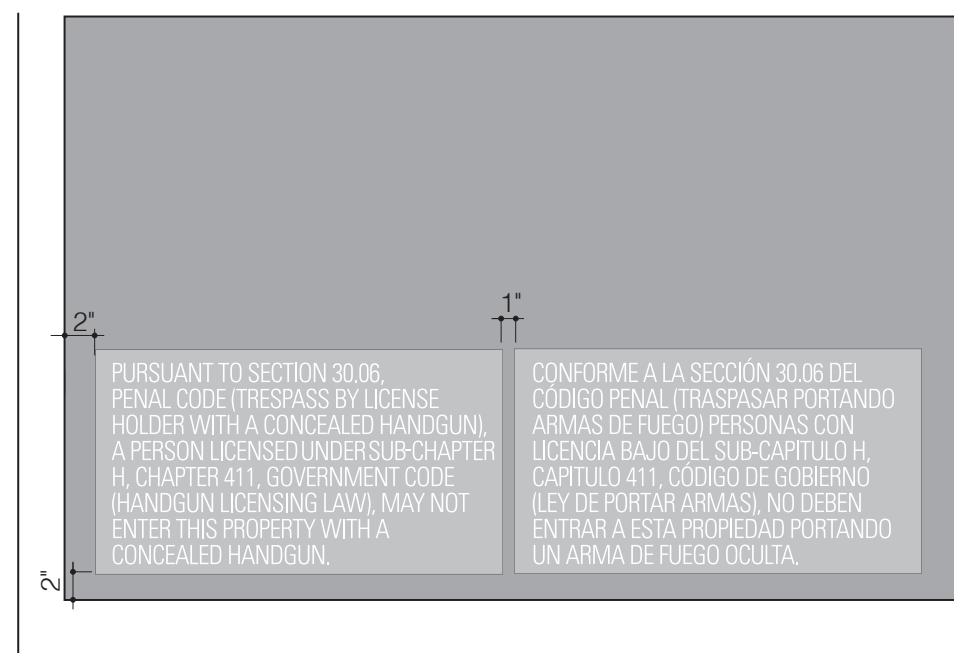

Digital Printed Mylar Adhesive Decal (WHITE TEXT)
First Surface Application

Digital Printed Mylar Adhesive Decals - Split Panel (WHITE TEXT)
First Surface Application

CONTRACTOR TO PROVIDE:

- Shop drawings
- Face layouts for all signs
- Location Plan as provided by Architect/Designer
- Engineering calculations and sealed drawings
- Paint and Porcelain samples on aluminum/steel, 4x6" (Quantity 3)
- In production review
- Contractor to verify field conditions prior to fabrication

1. Fonts: Helvetica Neue 57 Light Condensed

ISSUE	DATE
REFERENCE SET	04.12.2023

REFERENCE IMAGE
TYPICAL PLACEMENT, SINGLE MYLAR ADHESIVE

REFERENCE IMAGE
TYPICAL PLACEMENT, DOUBLE MYLAR ADHESIVE

REFERENCE IMAGE -
TYPICAL PLACEMENT, SINGLE MYLAR ADHESIVE