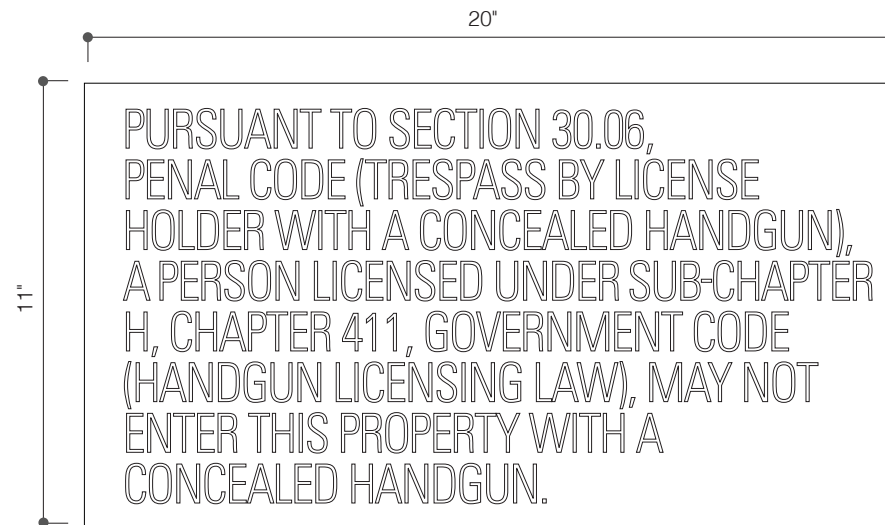

Digital Printed Mylar Adhesive Decal (WHITE TEXT)
First Surface Application

Digital Printed Mylar Adhesive Decals - Split Panel (WHITE TEXT)
First Surface Application

CONTRACTOR TO PROVIDE:

- Shop drawings
- Face layouts for all signs
- Location Plan as provided by Architect/Designer
- Engineering calculations and sealed drawings
- Paint and Porcelain samples on aluminum/steel, 4x6" (Quantity 3)
- In production review
- Contractor to verify field conditions prior to fabrication

1. Fonts: Helvetica Neue 57 Light Condensed

ISSUE	DATE
REFERENCE SET	04.12.2023

REFERENCE IMAGE
TYPICAL PLACEMENT, SINGLE MYLAR ADHESIVE

REFERENCE IMAGE
TYPICAL PLACEMENT, DOUBLE MYLAR ADHESIVE

REFERENCE IMAGE -
TYPICAL PLACEMENT, SINGLE MYLAR ADHESIVE