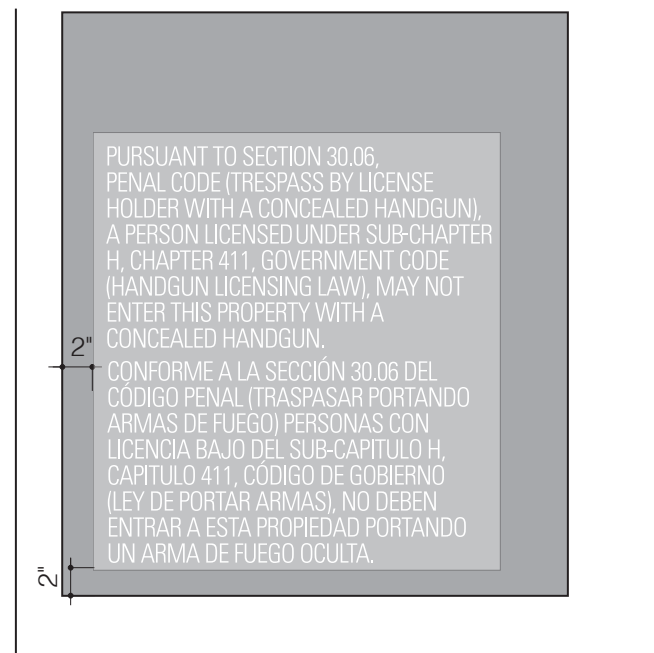

Digital Printed Mylar Adhesive Decal (WHITE TEXT)
First Surface Application

Digital Printed Mylar Adhesive Decals - Split Panel (WHITE TEXT)
First Surface Application

CONTRACTOR TO PROVIDE:

- Shop drawings
- Face layouts for all signs
- Location Plan as provided by Architect/Designer
- Engineering calculations and sealed drawings
- Paint and Porcelain samples on aluminum/steel, 4x6" (Quantity 3)
- In production review
- Contractor to verify field conditions prior to fabrication

1. Fonts: Helvetica Neue 57 Light Condensed

ISSUE	DATE
REFERENCE SET	04.12.2023

REFERENCE IMAGE
TYPICAL PLACEMENT, SINGLE MYLAR ADHESIVE

REFERENCE IMAGE
TYPICAL PLACEMENT, DOUBLE MYLAR ADHESIVE

REFERENCE IMAGE -
TYPICAL PLACEMENT, SINGLE MYLAR ADHESIVE