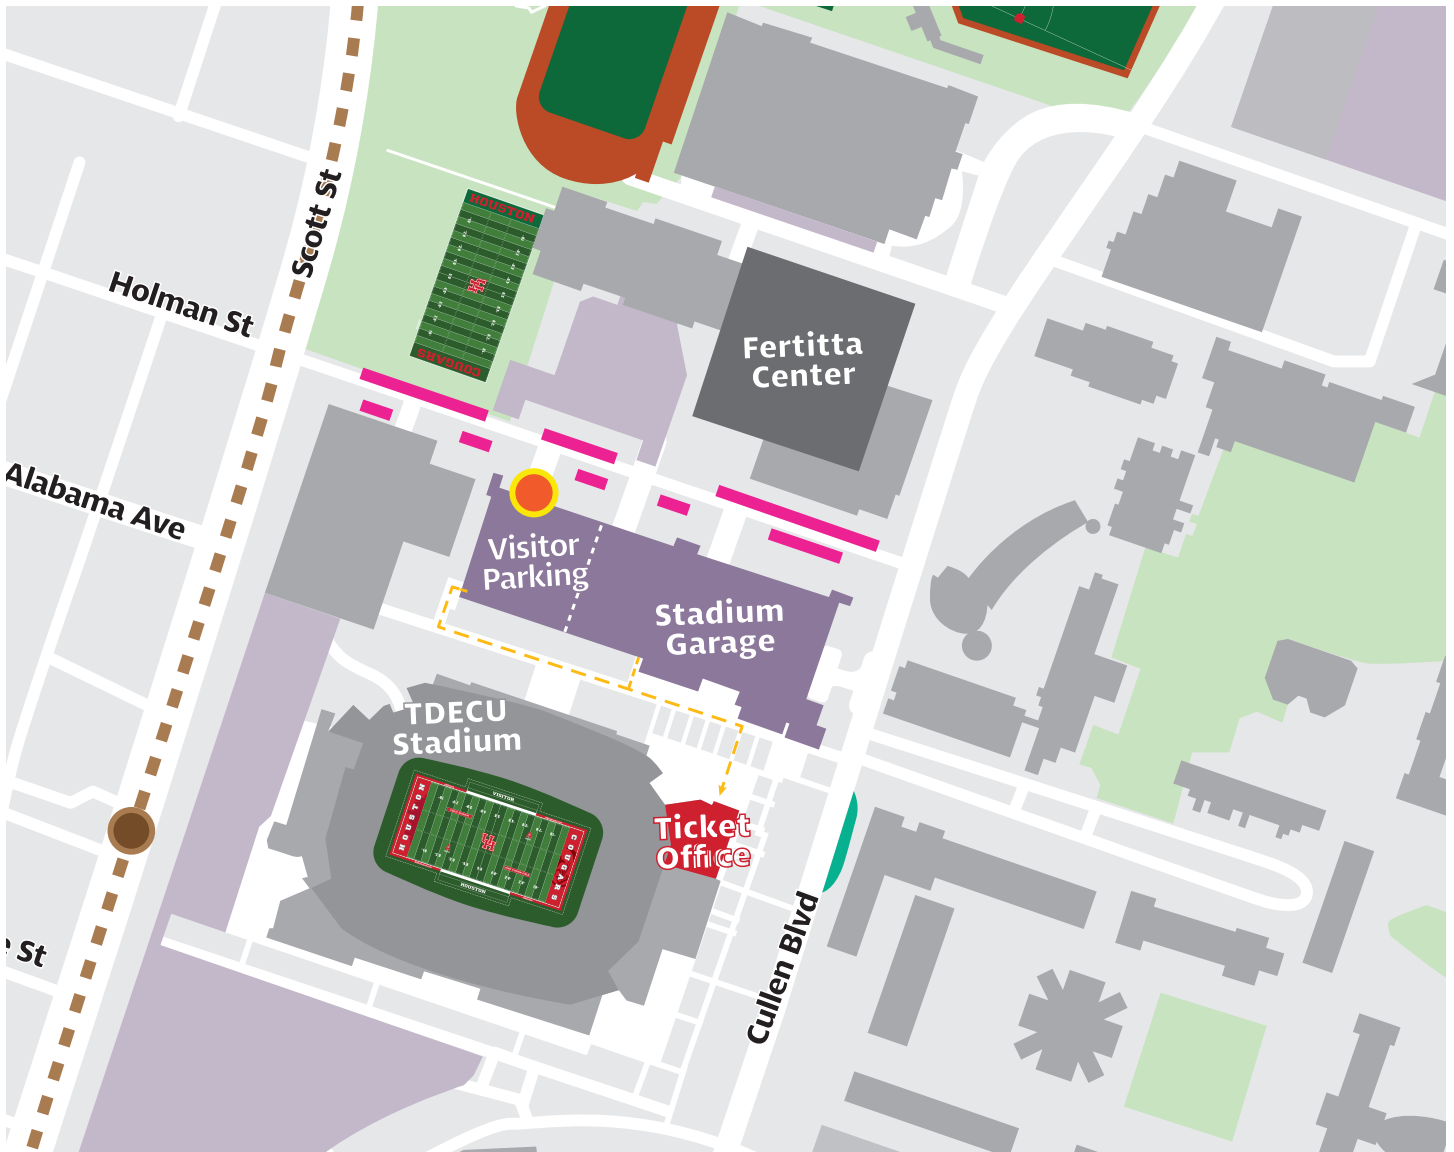

Ticket Office Parking Map

- Garage Parking
First 30 Minutes Free (M-F, 9-5p.m.)
- Loading & Unloading Zone
- Not Available/ Permit required
- Not Available/ Student Parking
- Metered Parking
- Visitor Lot Entrance
- Metro Rail