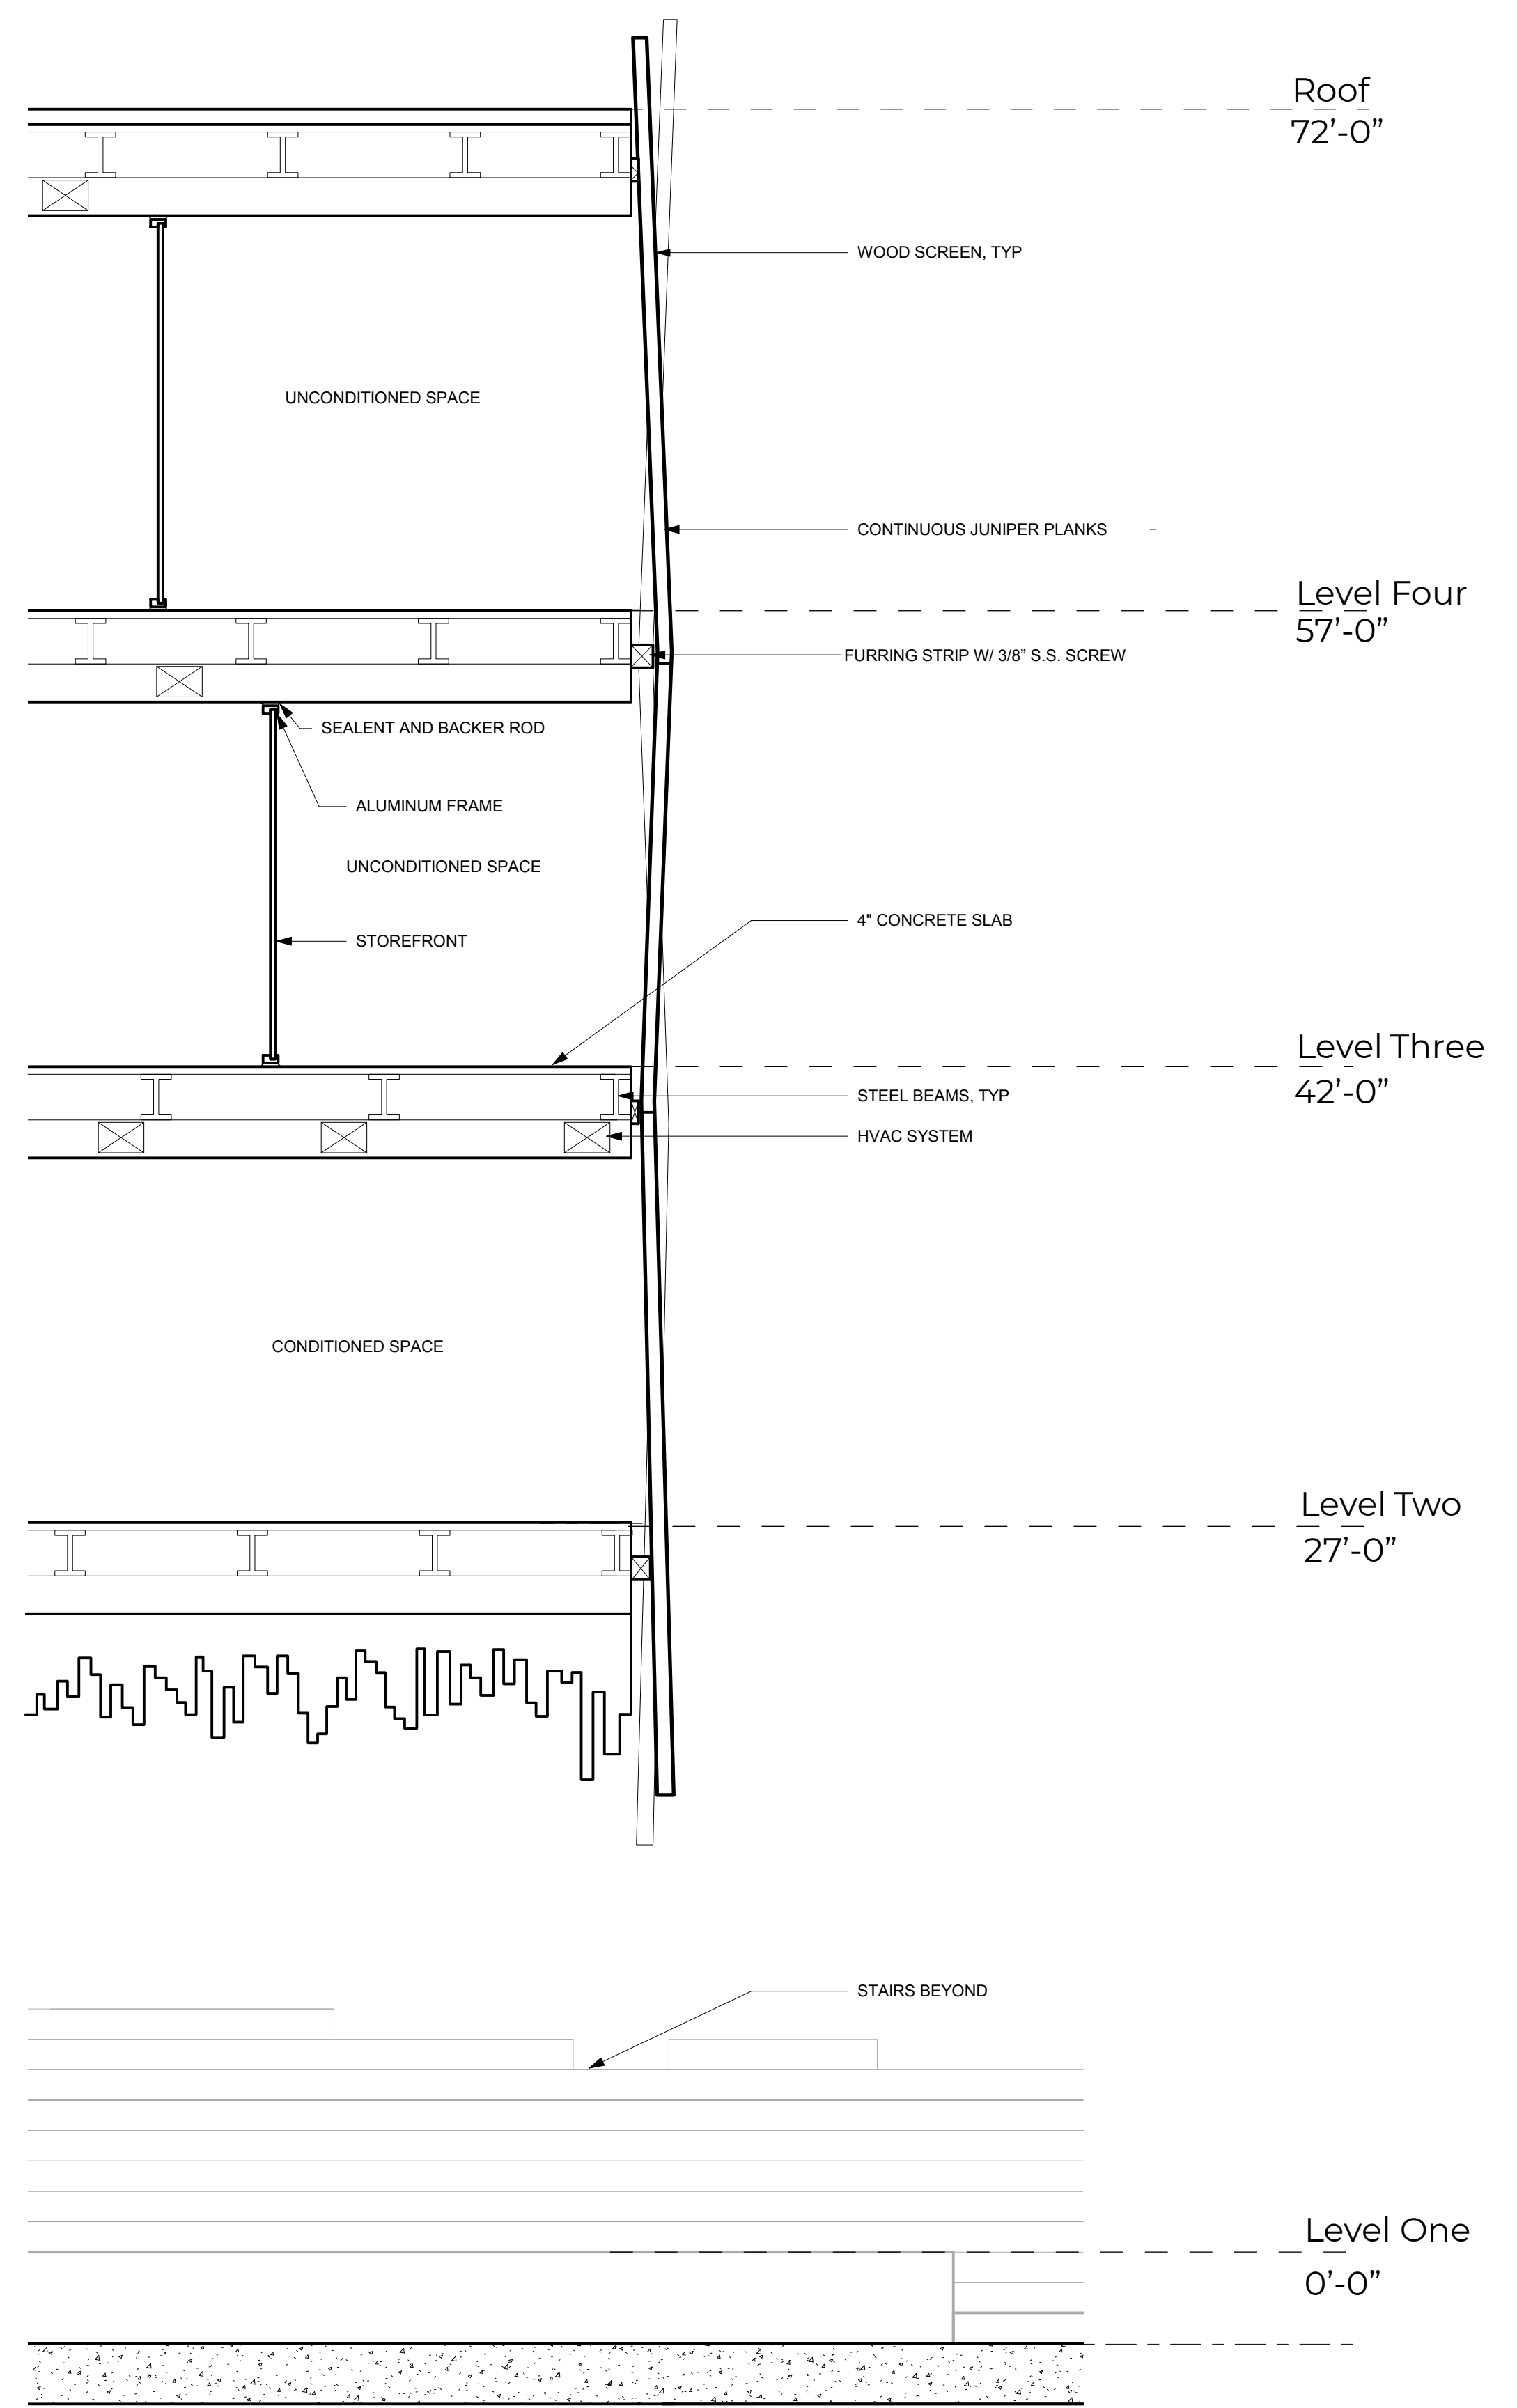

GRADIENT STRIATION

Seattle, WA

DESCRIPTION

Gradient Striation is an Un-Natural Museum of History located in the heart of Seattle, Washington, right along the waterfront. It is walking distance from Pike's Place, near the Space Needle and Olympic Sculpture Park. In this Conceptual Expression, the light grey is showing unconditioned space while the darker grey is showing conditioned space.

By: Rafia Imran
December 8, 2020
ARCH 6361
Material Representation And Detailing

Conceptual Expression

A000

1 BUILDING SECTION

1/8" = 1'-0"

GRADIENT STRIATION

Seattle, WA

1 2D WALL SECTION
1/8" = 1'-0"

1 3D WALL SECTION
1/8" = 1'-0"

By: Rafia Imran
December 8, 2020
ARCH 6361
Material Representation And Detailing

Wall Sections

A301