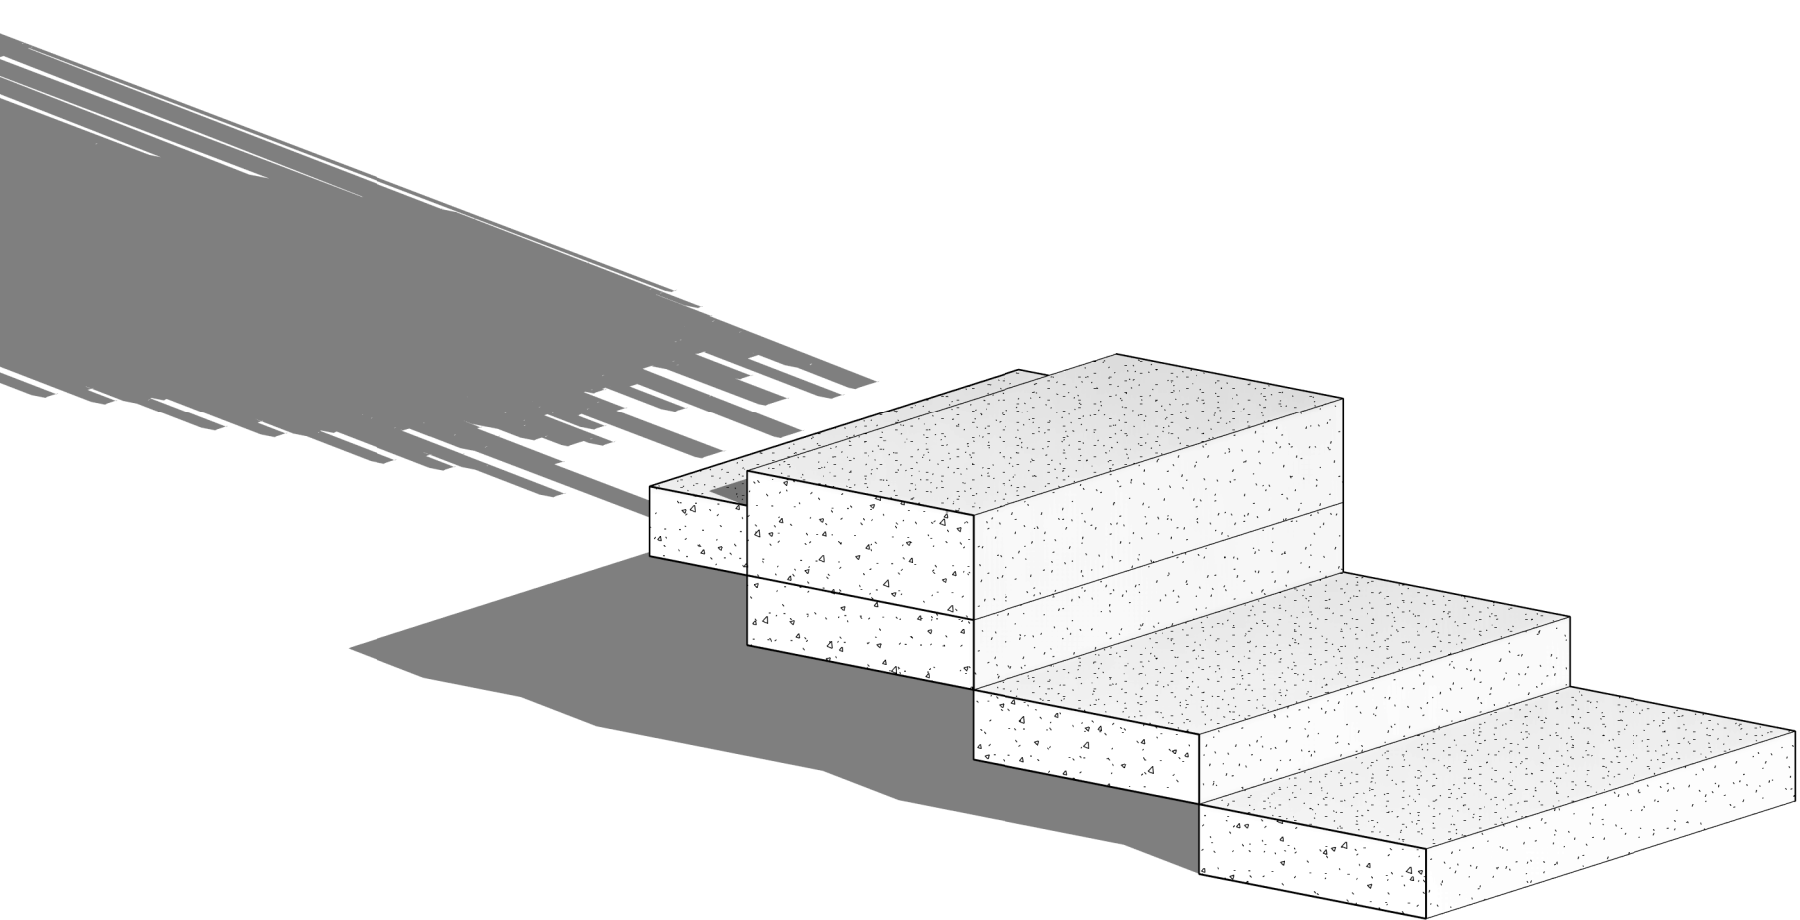

GRADIENT STRIATION

Seattle, WA

DESCRIPTION

Gradient Striation is an Un-Natural Museum of History located in the heart of Seattle, Washington, right along the waterfront. It is walking distance from Pike's Place, near the Space Needle and Olympic Sculpture Park. In this Conceptual Expression, the light grey is showing unconditioned space while the darker grey is showing conditioned space.

By: Rafia Imran
December 8, 2020
ARCH 6361
Material Representation And Detailing

Conceptual Expression

A000

1 BUILDING SECTION

1/8" = 1'-0"

GRADIENT STRIATION

Seattle, WA

1 2D WALL SECTION
1/8" = 1'-0"

1 3D WALL SECTION
1/8" = 1'-0"

By: Rafia Imran
December 8, 2020
ARCH 6361
Material Representation And Detailing

Wall Sections

A301