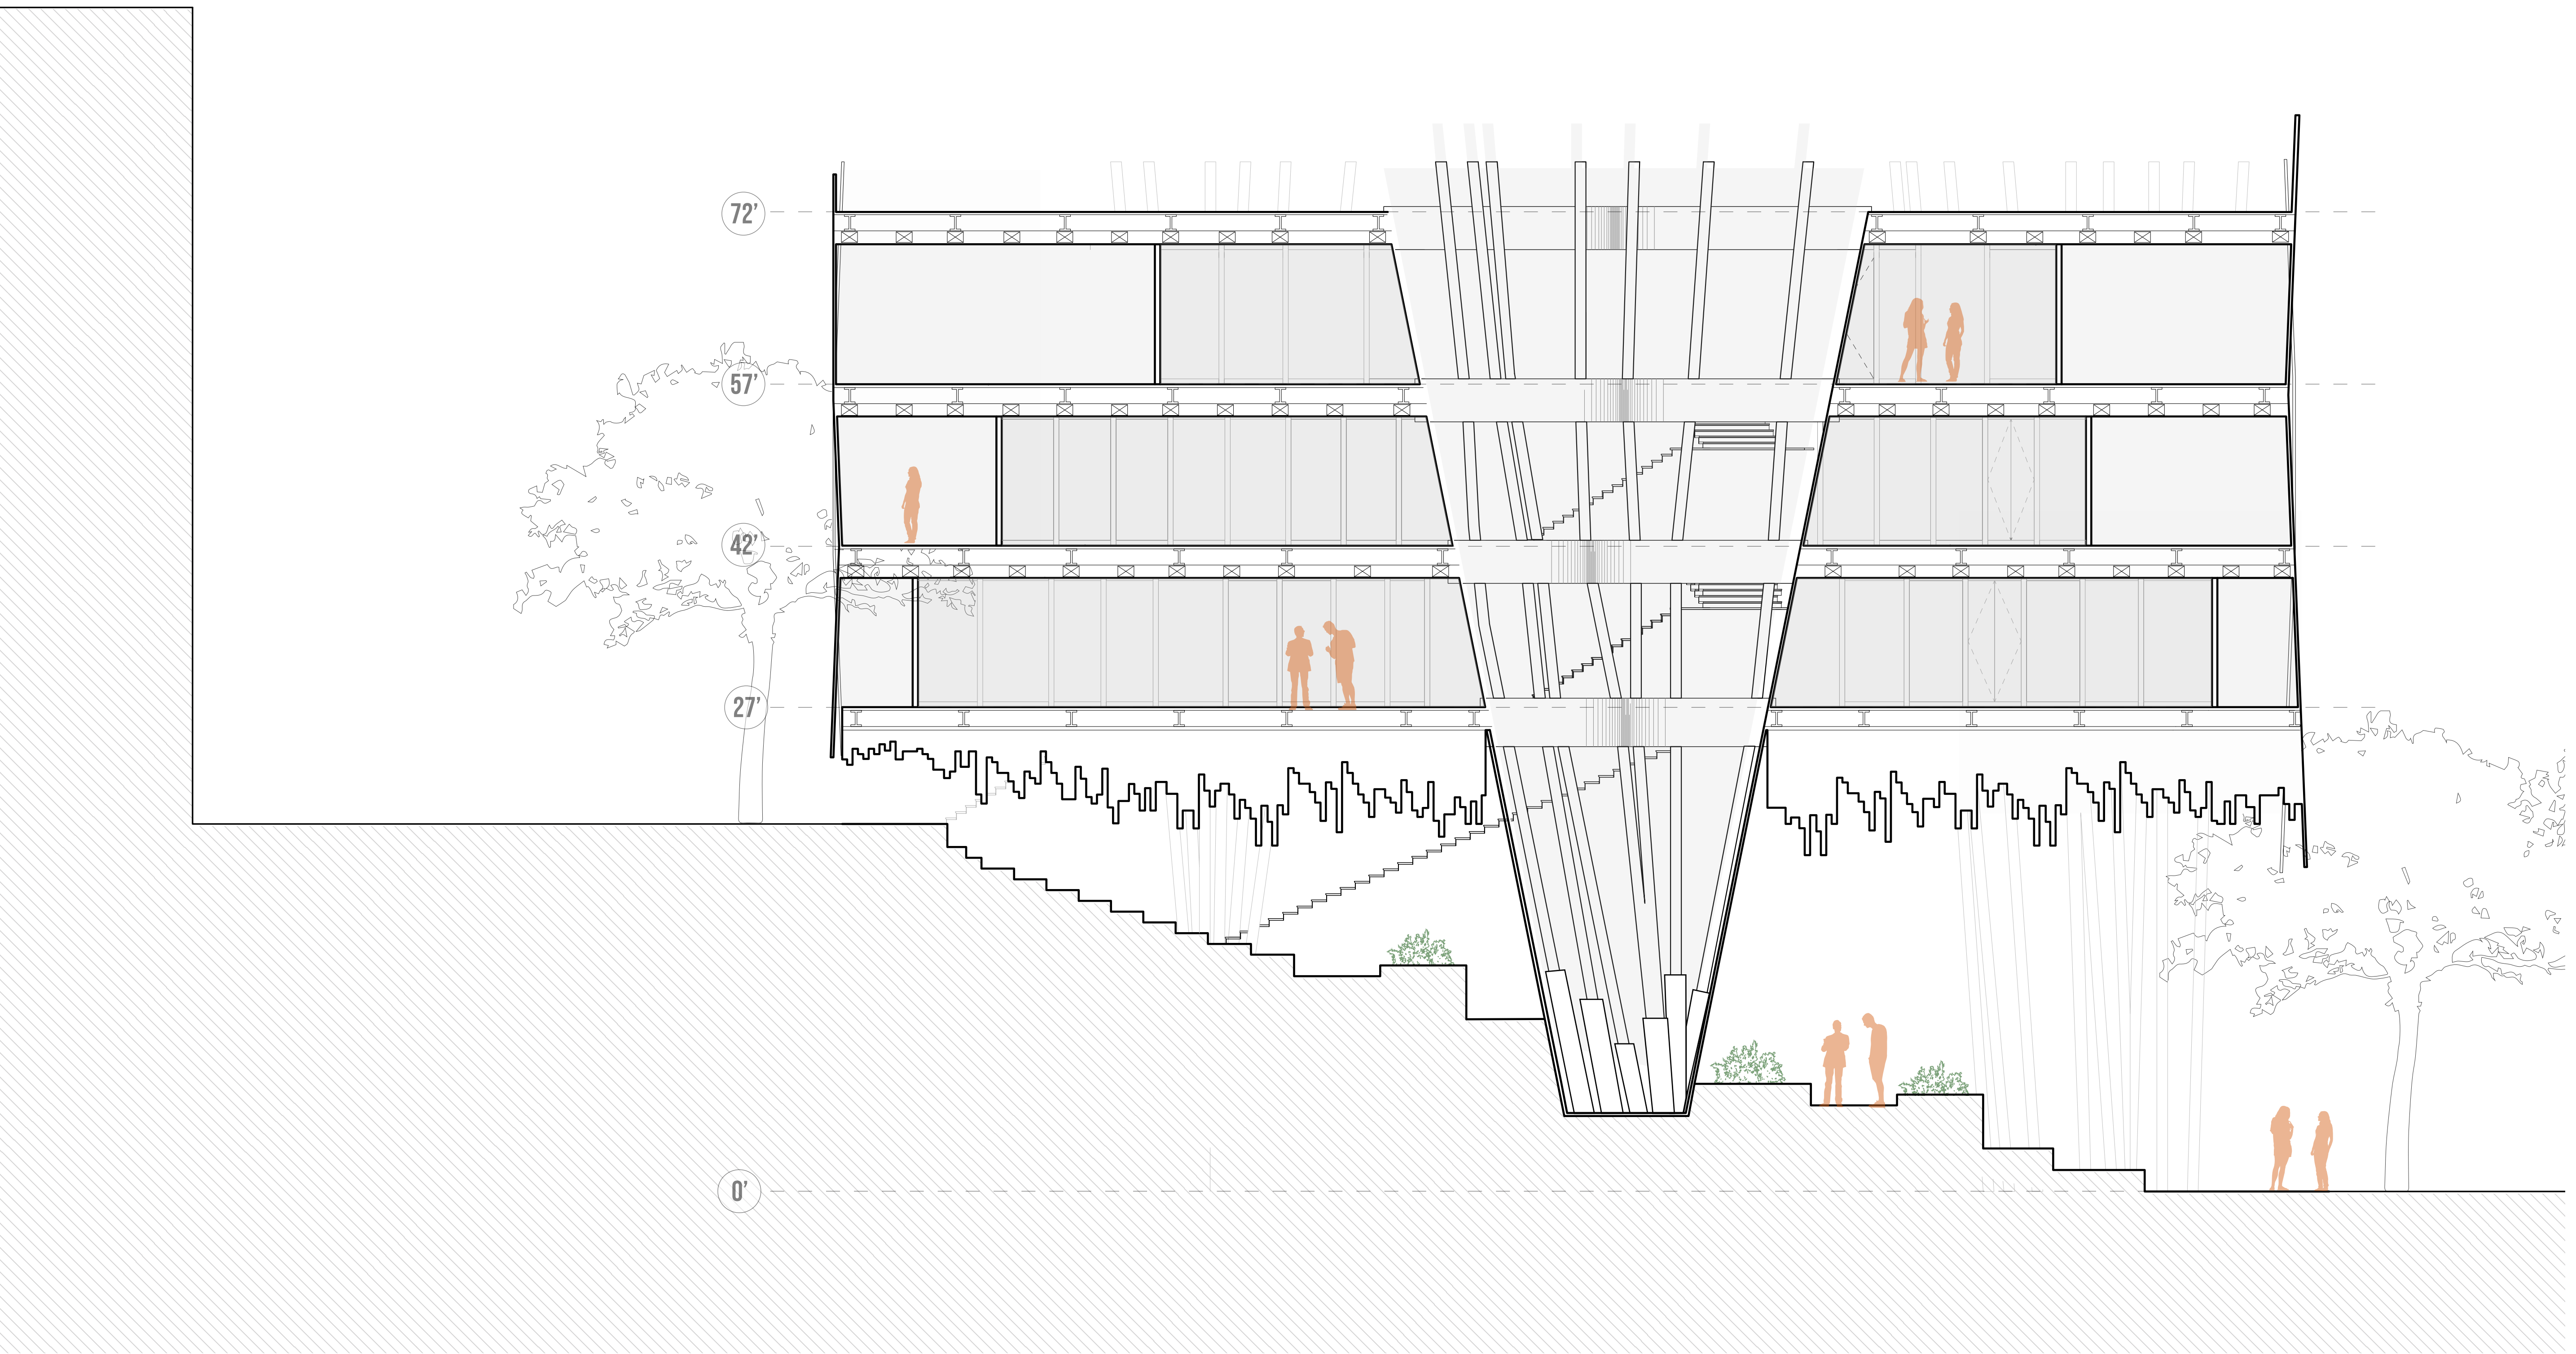

GRADIENT STRIATION

Seattle, WA

DESCRIPTION

Gradient Striation is an Un-Natural Museum of History located in the heart of Seattle, Washington, right along the waterfront. It is walking distance from Pike's Place, near the Space Needle and Olympic Sculpture Park. In this Conceptual Expression, the light grey is showing unconditioned space while the darker grey is showing conditioned space.

By: Rafia Imran
December 8, 2020
ARCH 6361
Material Representation And Detailing

Conceptual Expression

A000

1 BUILDING SECTION

1/8" = 1'-0"

GRADIENT STRIATION

Seattle, WA

1 2D WALL SECTION
1/8" = 1'-0"

1 3D WALL SECTION
1/8" = 1'-0"

By: Rafia Imran
December 8, 2020
ARCH 6361
Material Representation And Detailing

Wall Sections

A301