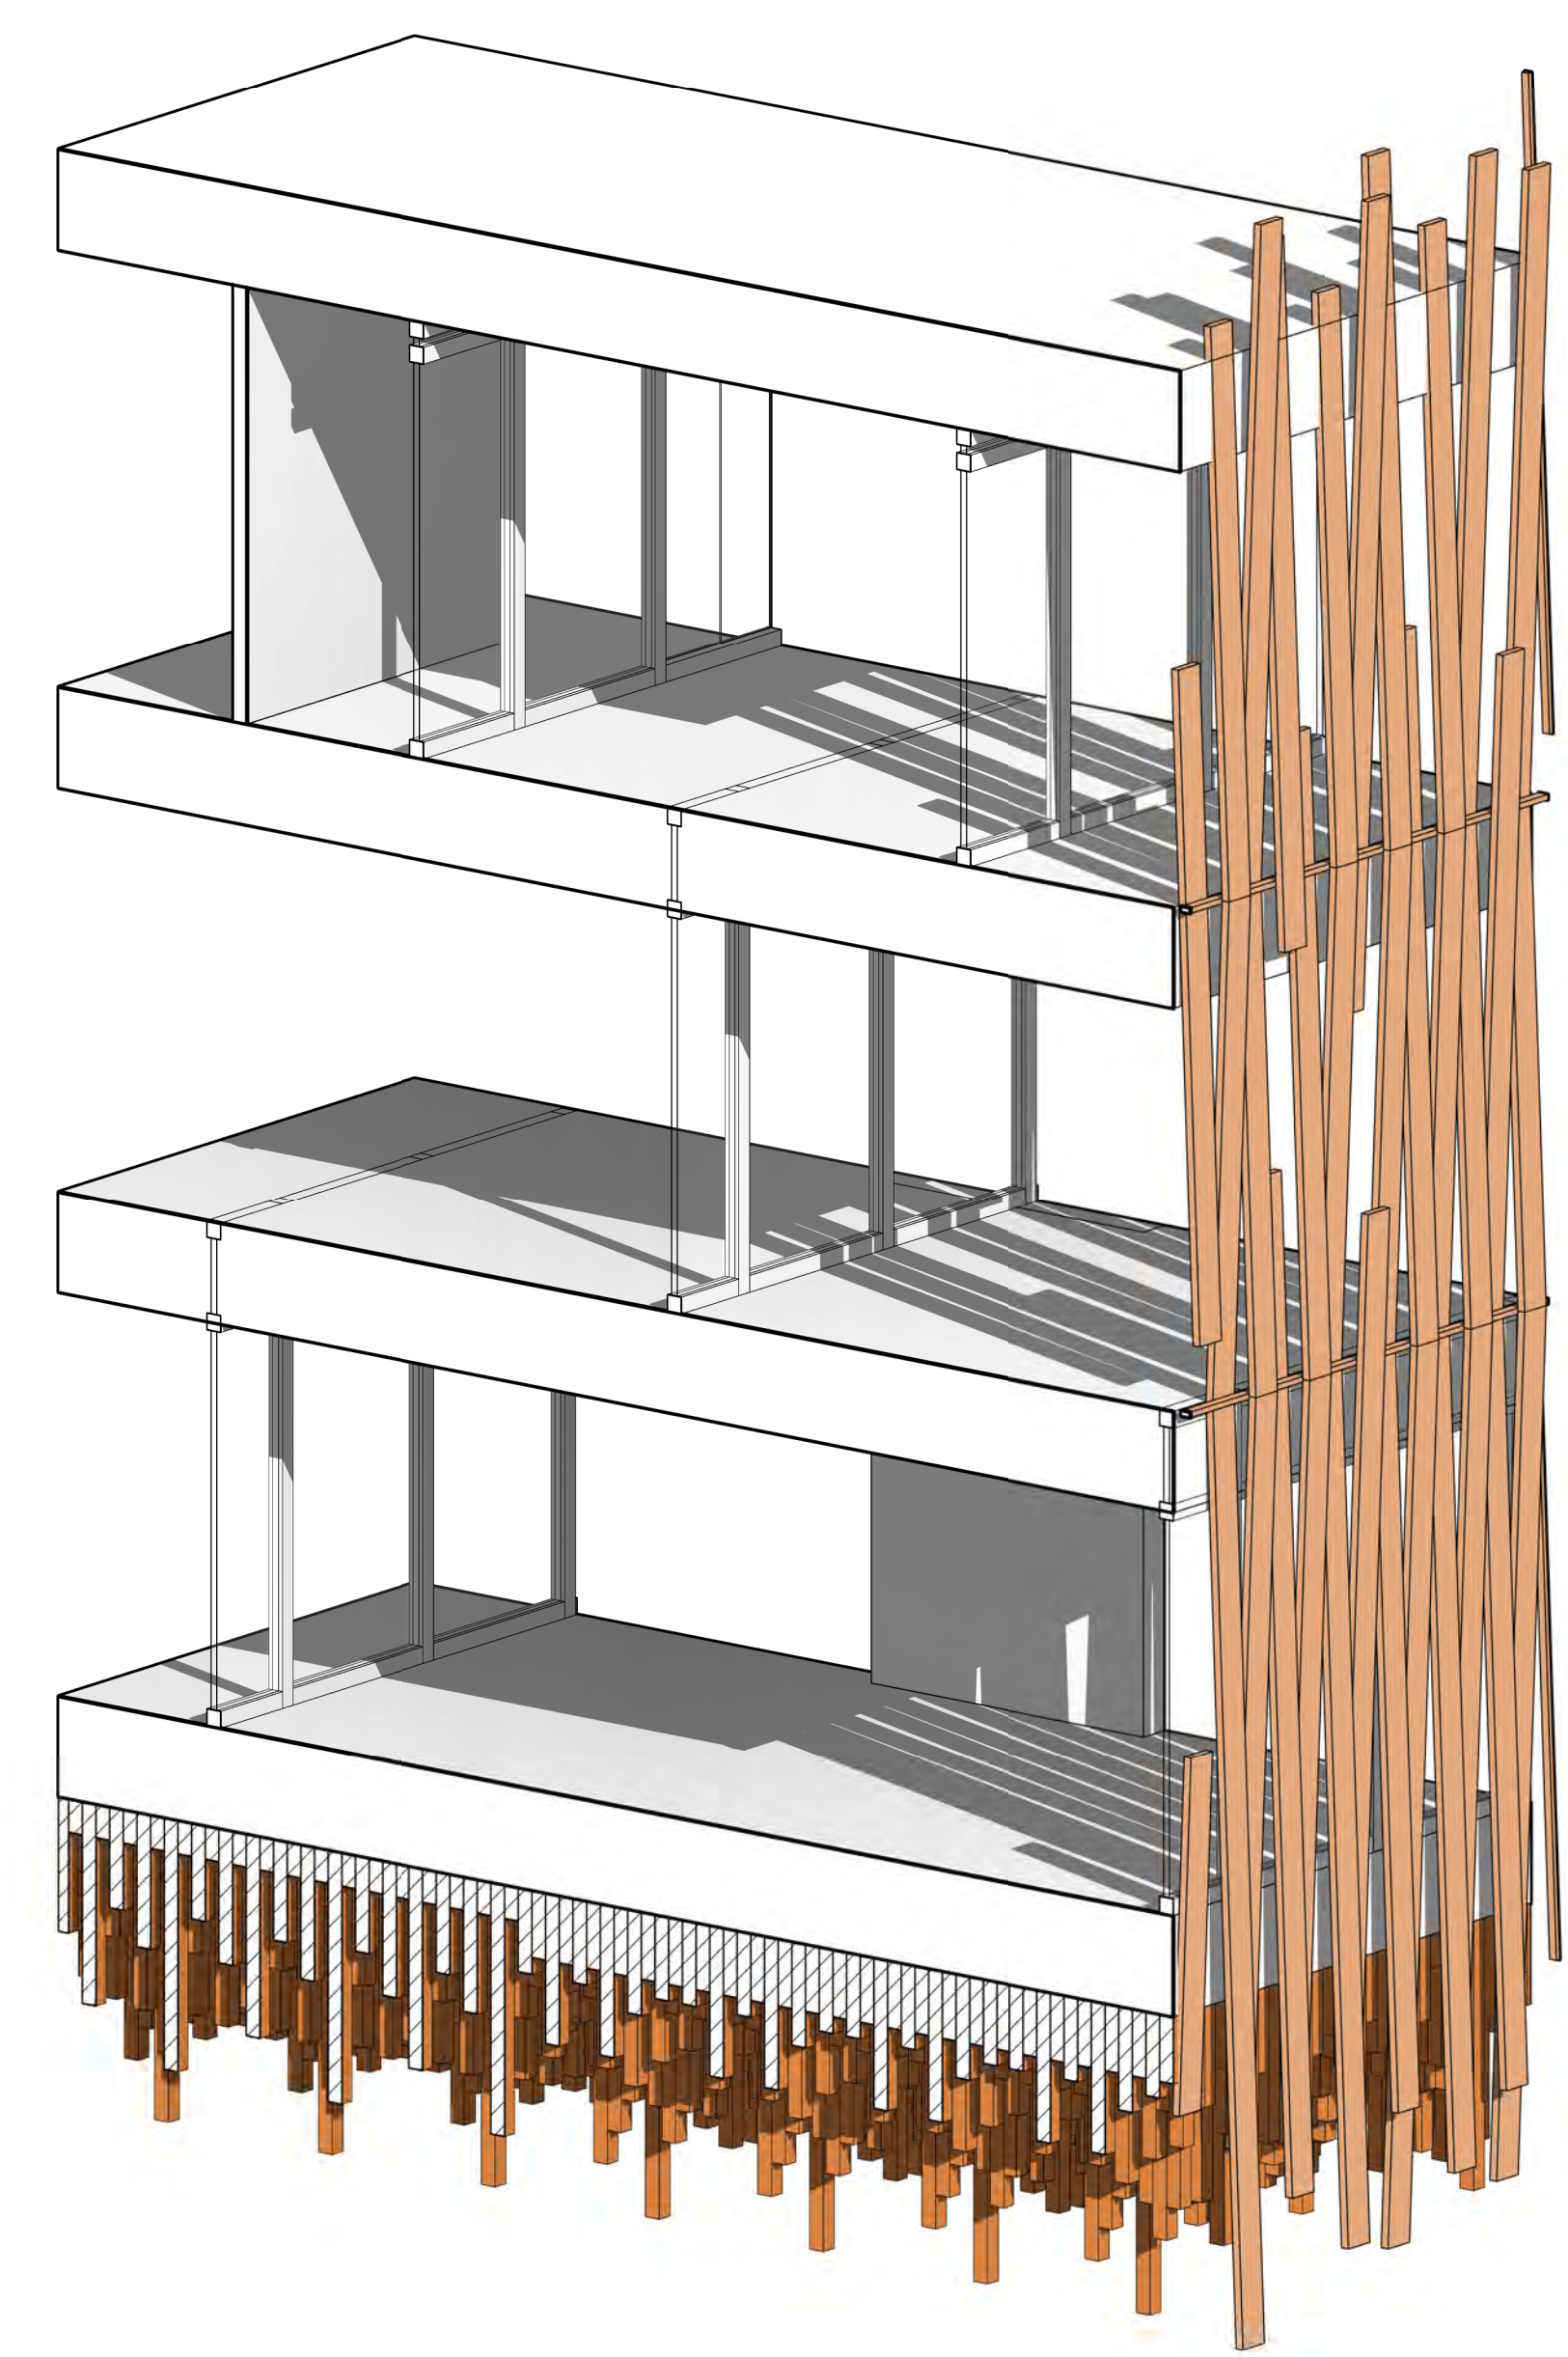

GRADIENT STRIATION

Seattle, WA

DESCRIPTION

Gradient Striation is an Un-Natural Museum of History located in the heart of Seattle, Washington, right along the waterfront. It is walking distance from Pike's Place, near the Space Needle and Olympic Sculpture Park. In this Conceptual Expression, the light grey is showing unconditioned space while the darker grey is showing conditioned space.

By: Rafia Imran
December 8, 2020
ARCH 6361
Material Representation And Detailing

Conceptual Expression

A000

1 BUILDING SECTION

1/8" = 1'-0"

GRADIENT STRIATION

Seattle, WA

1 2D WALL SECTION
1/8" = 1'-0"

1 3D WALL SECTION
1/8" = 1'-0"

By: Rafia Imran
December 8, 2020
ARCH 6361
Material Representation And Detailing

Wall Sections

A301