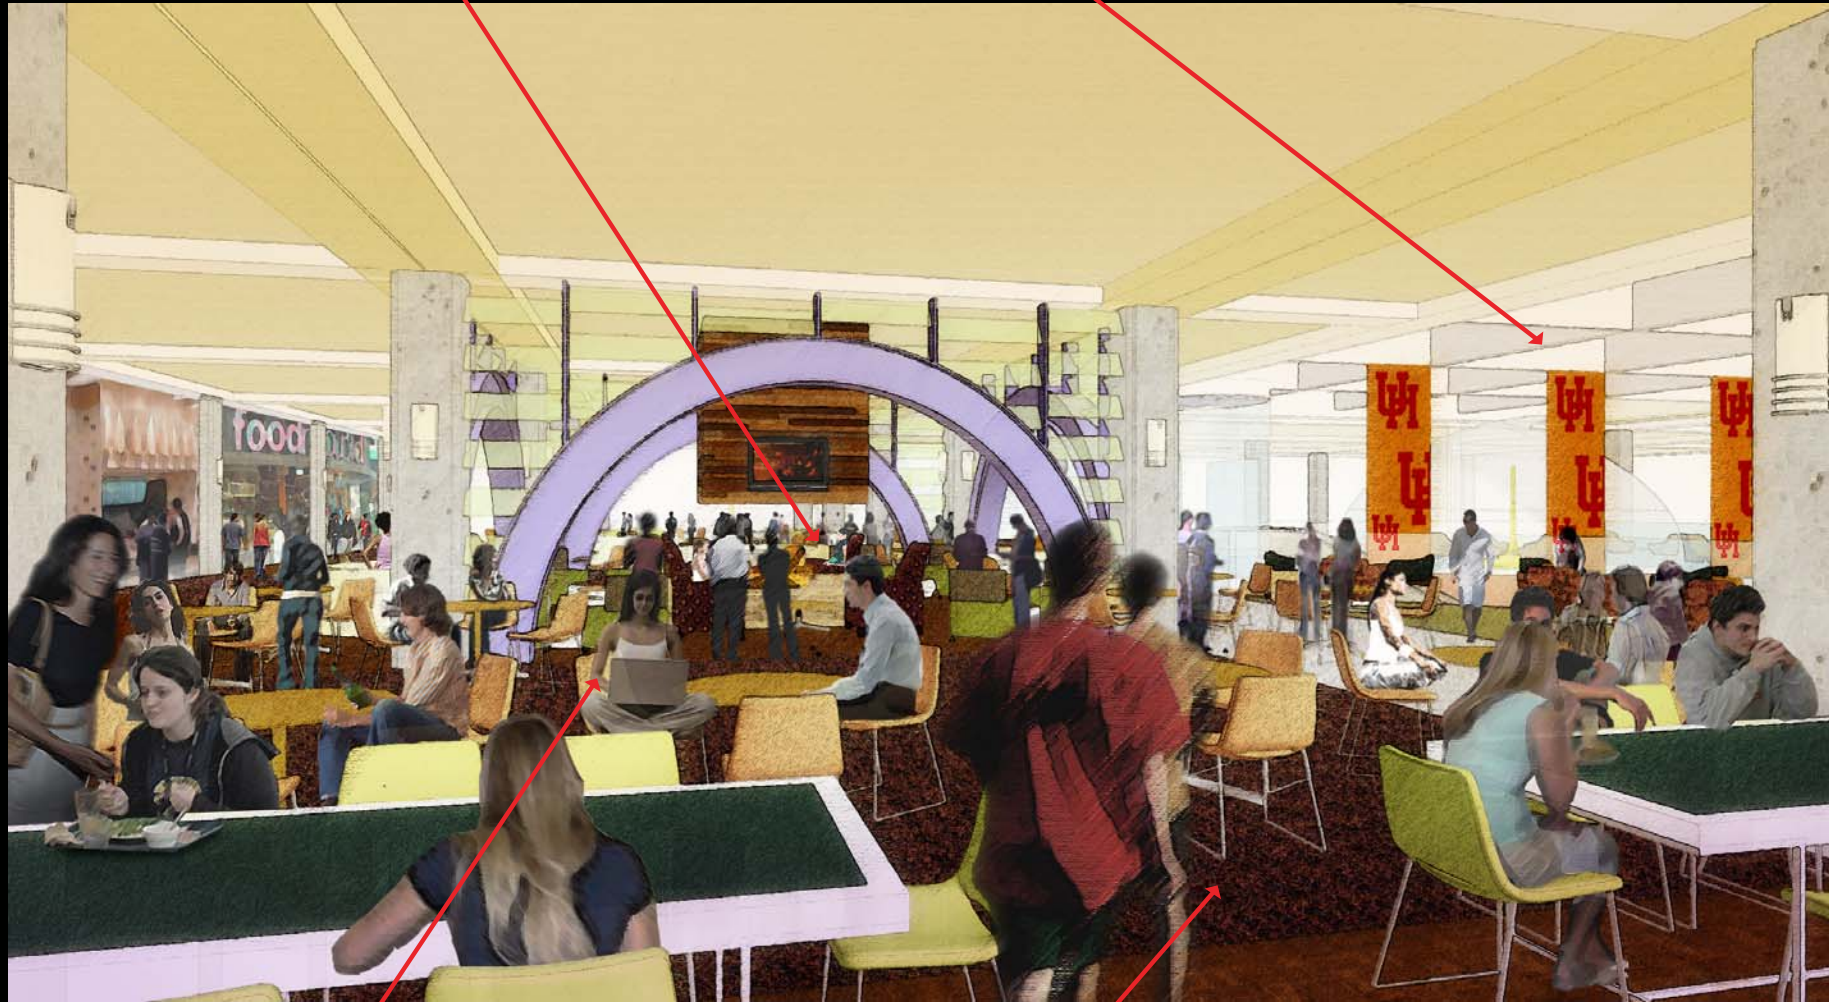

University Center – Enhanced Dining Program

Fire Place or Fish Bowl

Enclosed Arbor

Variety of Seating Types

Expanded Hours with Spaces for Informal Meetings and Study