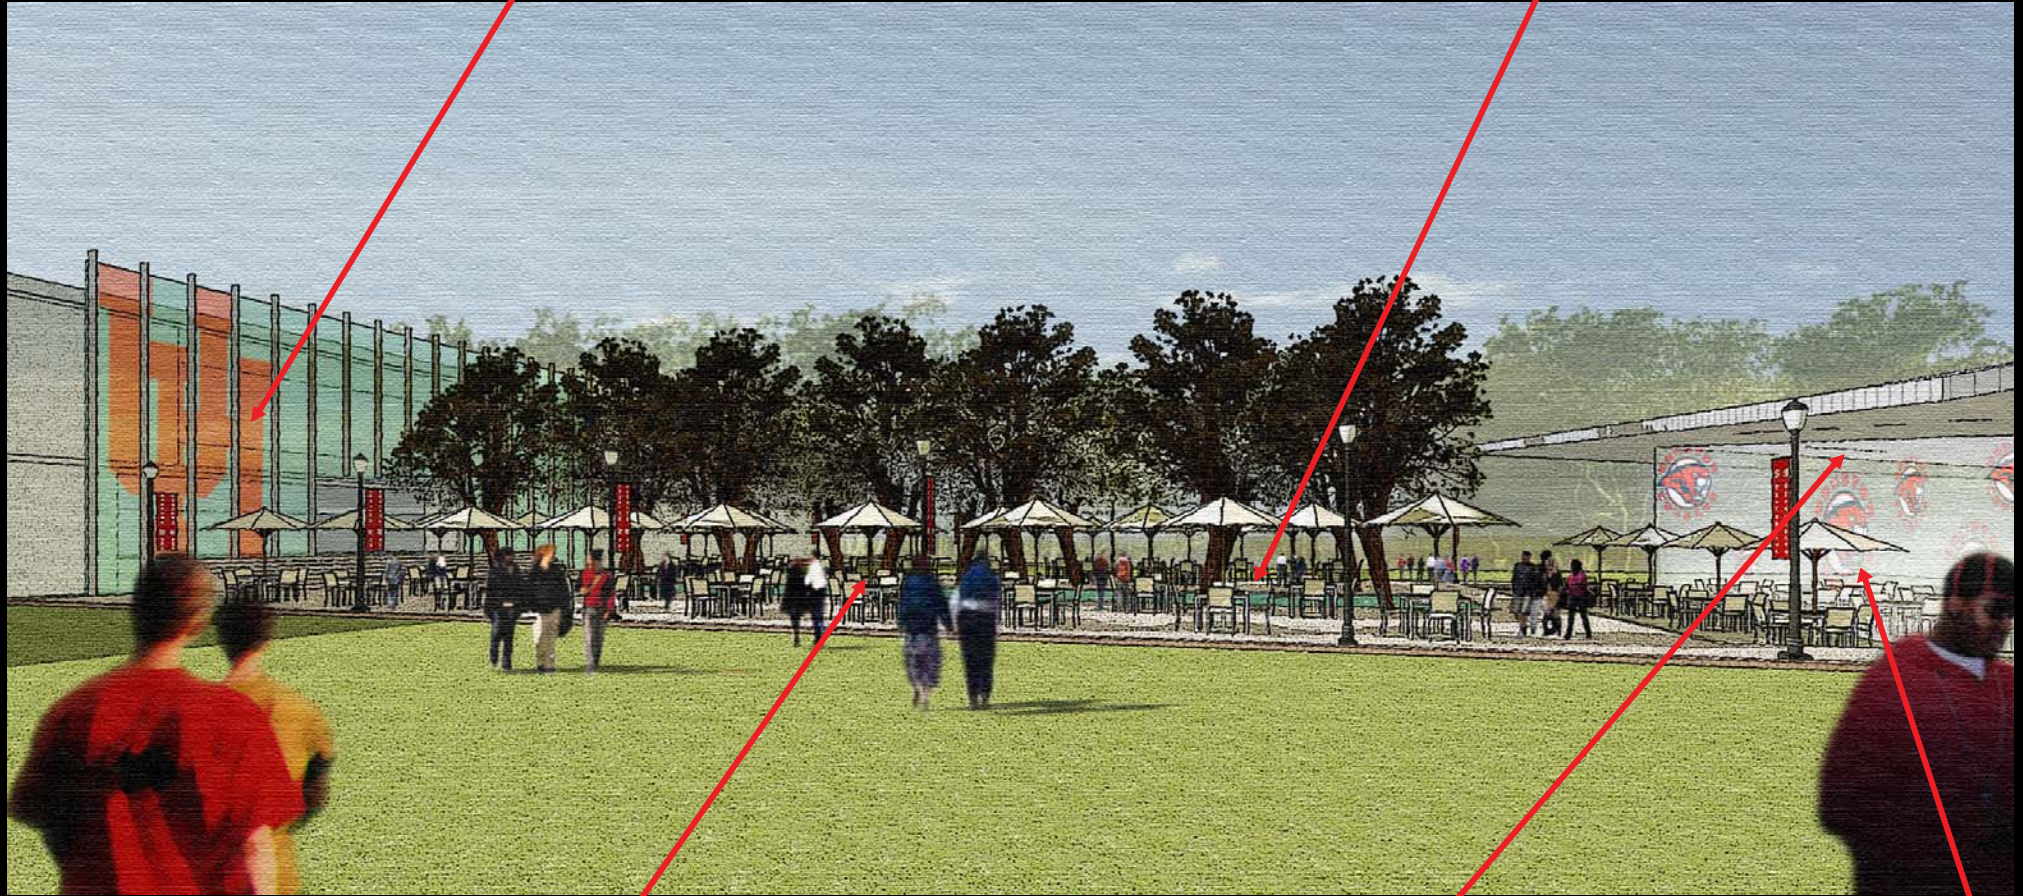

University Center – North Patio Exterior Plaza

Direct Connection to Interior UC Arbor & Dining

Reflecting Pool or Programming Event Space

Exterior Plaza Seating

New Entry to UC Underground with Increased Natural Light

Grab and Go/Student-Run Coffee and Ice Cream