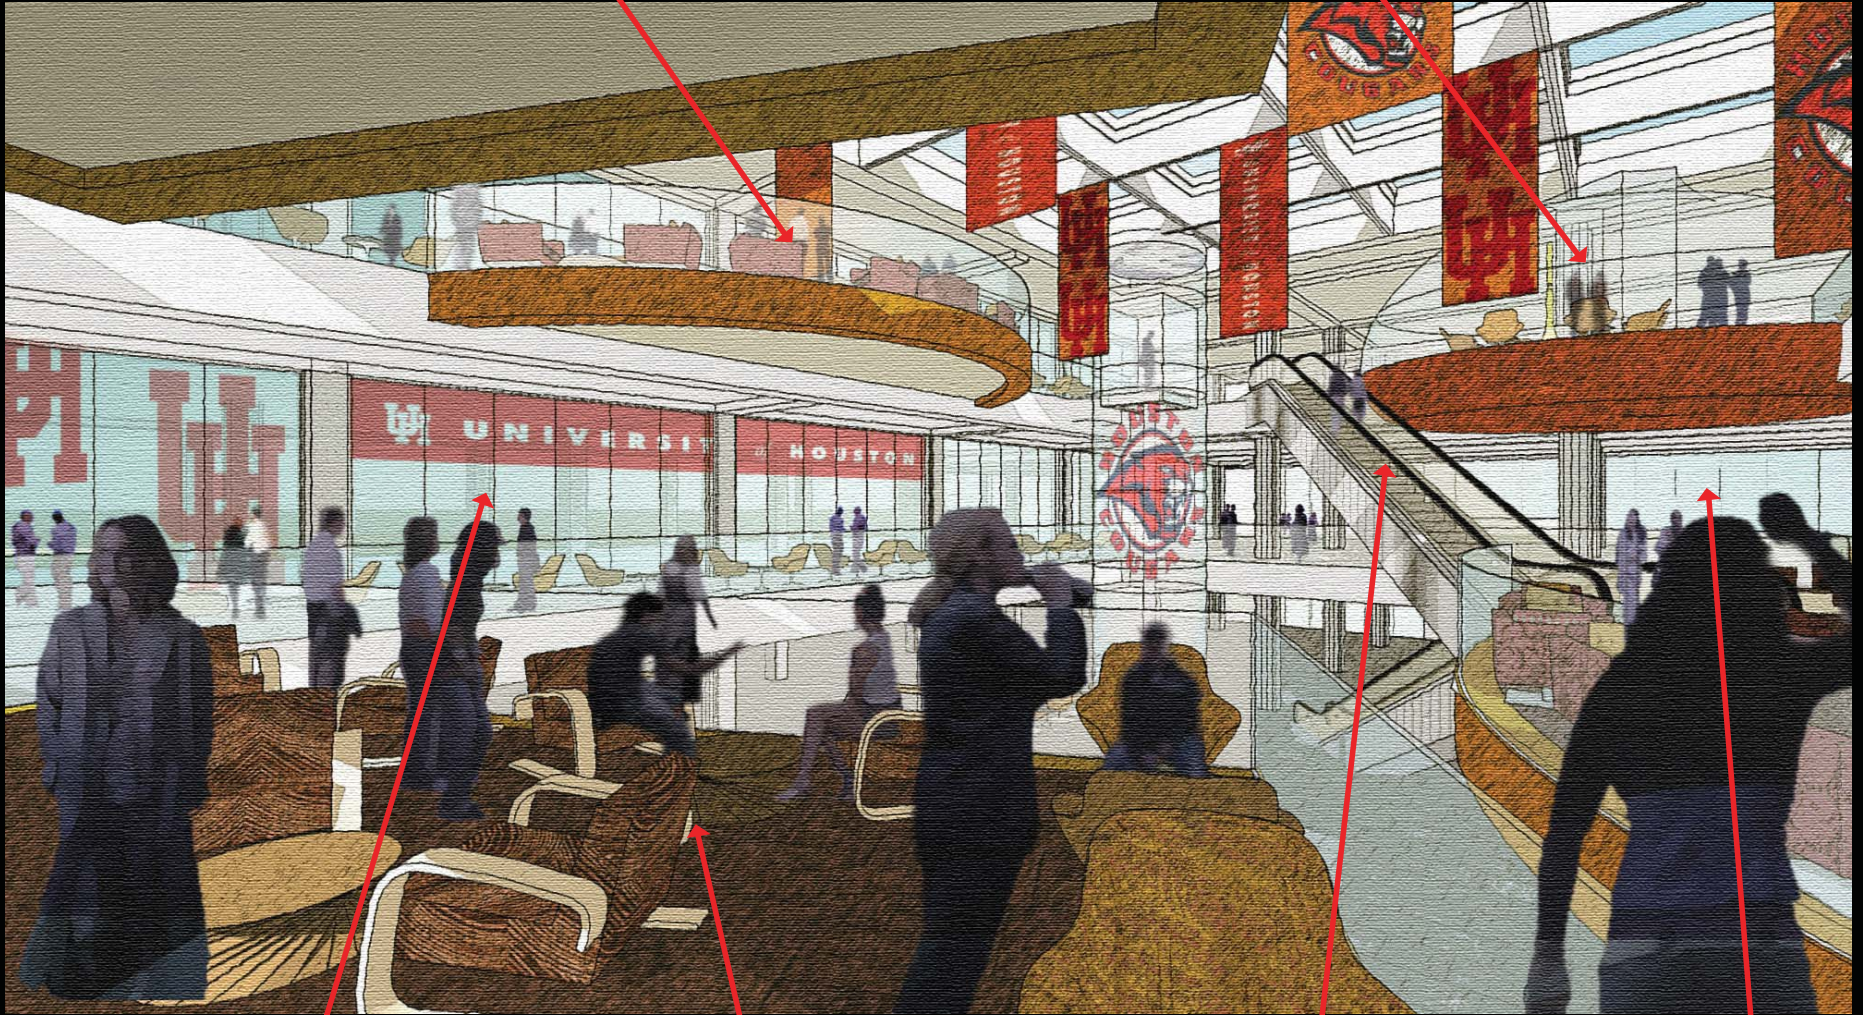

University Center – Enclosed Arbor

Enhanced Student Organization Spaces

Small Group Study

Central Retail Corridor

24 Hour Lounges

Improved Wayfinding and Circulation

Increased Natural Light