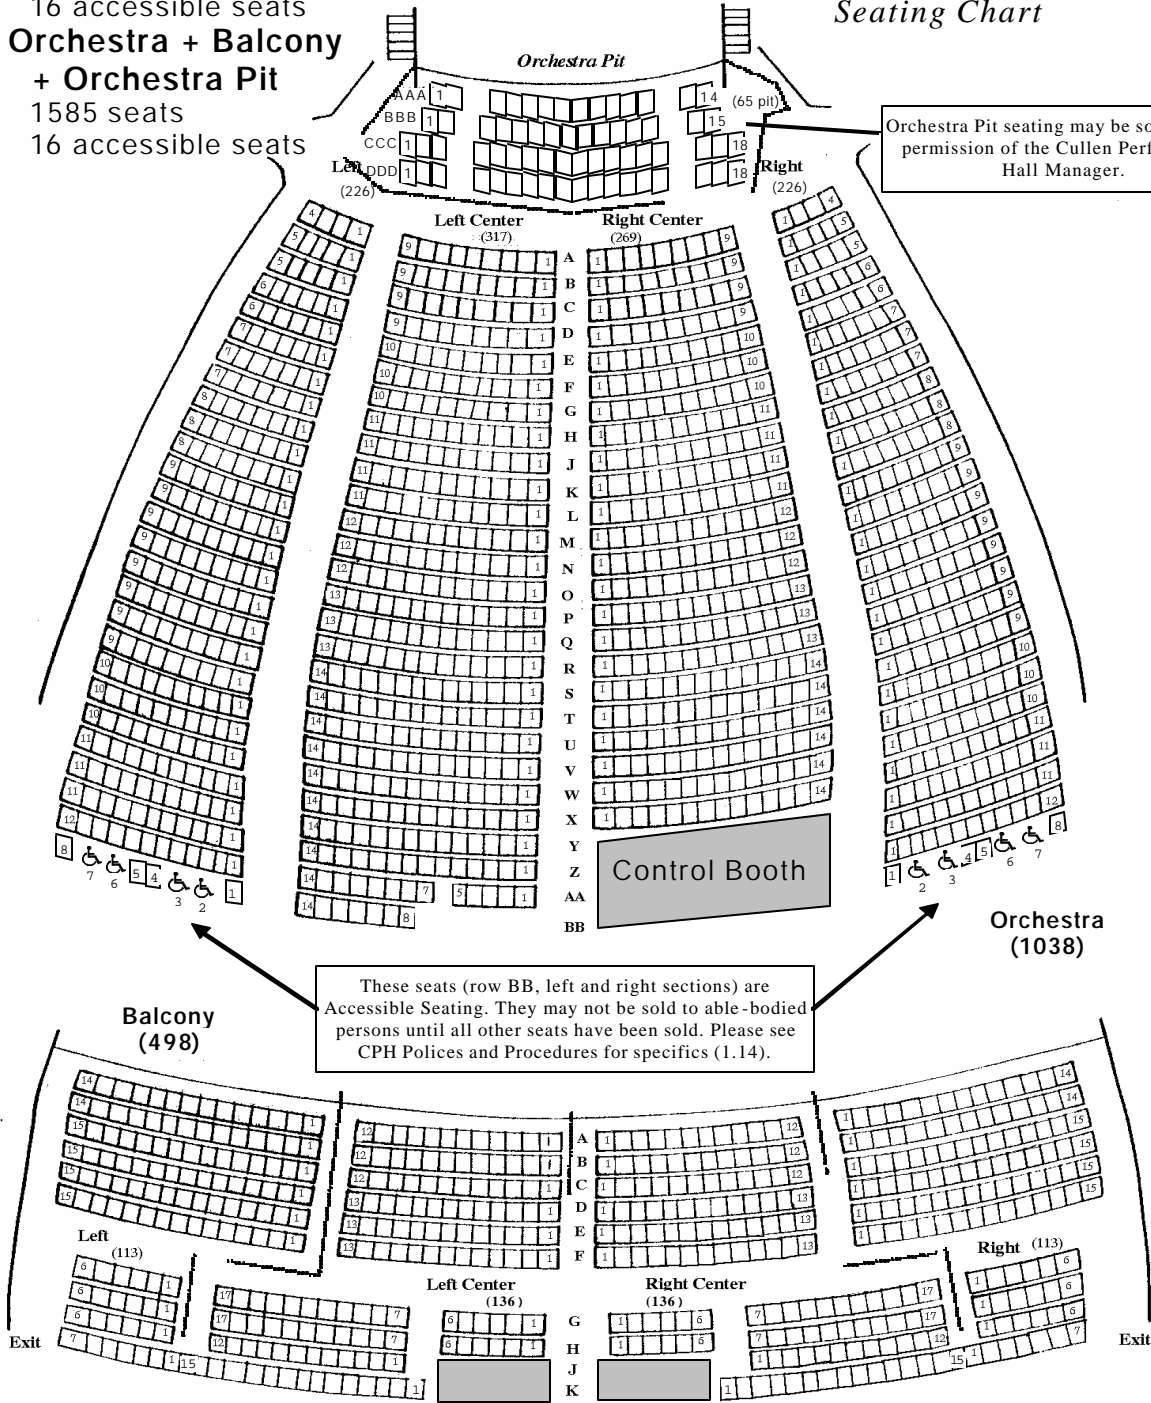

**University of Houston  
Cullen Performance Hall  
Seating Chart**

**1536 - Orchestra + Balcony**

1520 seats  
16 accessible seats

**1601 - Orchestra + Balcony  
+ Orchestra Pit**

1585 seats  
16 accessible seats

Orchestra Pit seating may be sold only by permission of the Cullen Performance Hall Manager.

These seats (row BB, left and right sections) are Accessible Seating. They may not be sold to able-bodied persons until all other seats have been sold. Please see CPH Policies and Procedures for specifics (1.14).